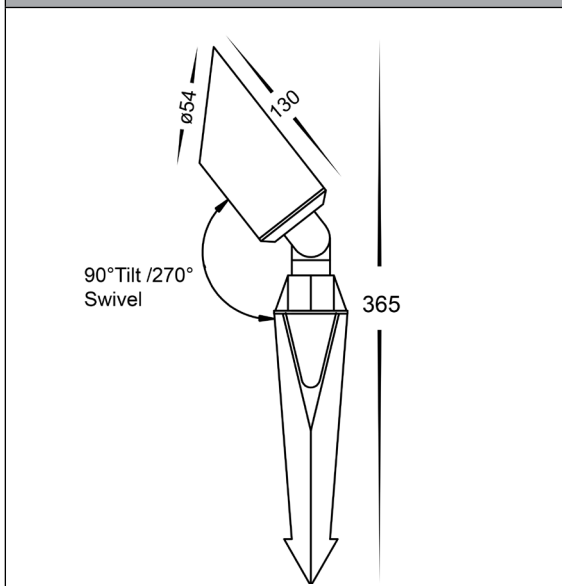

Shawl Antique Brass Garden Spike Light

PRODUCT SPECIFICATIONS

Name	Shawl
Material	Solid Brass
Colour	Antique Brass
IP Rating	IP54
Lamp Base	MR16
CRI	> 80
Spike Length	225mm
Cable Length	1 Metres
Wiring	Parallel
Dimmable	No - not with supplied globes
Warranty	2 Years Replacement

HV145-BASE
Optional Base for Surface Mounted Application

COLOUR TEMP

IP RATING

APPROVAL

DIMENSIONS

COMPATIBLE WITH

Adjustable Beam Angle
HV9559W

9in1 12v or 24v DC
HV9507 (12v) / HV9508 (24v)