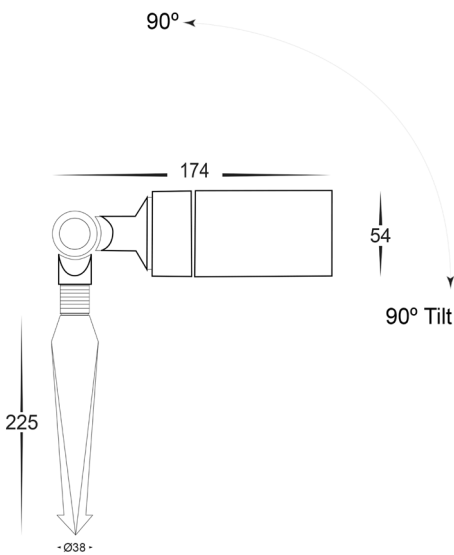

Laiton Antique Brass Garden Spike Light

PRODUCT SPECIFICATIONS

Name	Laiton
Material	Solid Brass
Colour	Antique Brass
IP Rating	IP54
Lamp Base	MR16
CRI	> 80
Spike Length	225mm
Cable Length	1 Metres
Wiring	Parallel
Dimmable	No - not with supplied globes
Warranty	2 Years Replacement

HV145-BASE
Optional Base for Surface Mounted Application

COLOUR TEMP

IP RATING

APPROVAL

DIMENSIONS

COMPATIBLE WITH

Adjustable Beam Angle
HV9559W

9in1 12v or 24v DC
HV9507 (12v) / HV9508 (24v)