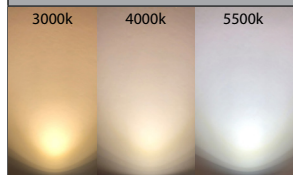

COLOUR TEMP

PART NUMBER

COLOUR TEMP

LUMENS

INPUT VOLTAGE

BEAM ANGLE

INCLUDED LED

PART NUMBER	COLOUR TEMP	LUMENS	INPUT VOLTAGE	BEAM ANGLE	INCLUDED LED
HV1428C	5500K	320lm	12v DC	36°	Built in 3W COB
HV1428N	4000k	300lm	12v DC	36°	Built in 3W COB
HV1428W	3000K	275lm	12v DC	36°	Built in 3W COB

Must be used with a suitable 12v DC LED Driver

For More Information Contact Havit Lighting

143 Beauchamp Road
Matraville NSW 2036
Australia

Tel: 02 9381 83000
Fax: 02 9666 888
Email: sales@havit.com.au
Web: www.havit.com.au

Warranty Terms & Conditions

Additional Information