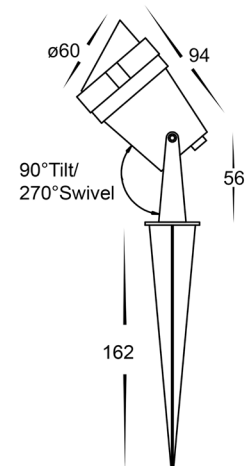

Spitze Aluminium Black Garden Spike Light

PRODUCT SPECIFICATIONS

Name	Spitze
Material	Aluminium
Colour	Poly Powder Coated Black
IP Rating	IP65
Lamp Base	Built in 3W COB
CRI	> 80
Spike Length	162mm
Cable Length	1 Metres
Wiring	Parallel
Dimmable	No - not with supplied globes
Warranty	2 Years Replacement

DIMENSIONS

COLOUR TEMP

IP RATING

APPROVAL

COLOUR TEMP

PART NUMBER

COLOUR TEMP

LUMENS