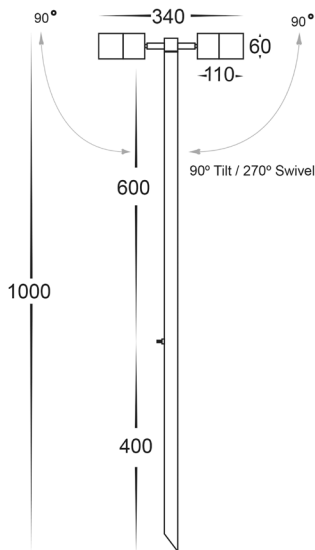

Tivah Aluminium Black Garden Spike Light

PRODUCT SPECIFICATIONS

Name	Tivah
Material	Aluminium
Colour	Poly Powder Coated Black
IP Rating	IP65
Lamp Base	MR16
CRI	> 80
Spike Length	1000mm
Cable Length	2 Metres
Wiring	Parallel
Dimmable	No - not with supplied globes
Warranty	2 Years Replacement

COLOUR TEMP

IP RATING

APPROVAL

DIMENSIONS

COMPATIBLE WITH

Adjustable Beam Angle
HV9559W

9in1 12v or 24v DC
HV9507 (12v) / HV9508 (24v)

SUITABLE 12V DC LED DRIVERS

HV9654

HV9653

The drivers above are suggestions only, Factors to consider are total load, run length and cable size. For more information contact Havit Sales Office or Sales Representative

PART NUMBER	COLOUR TEMP	LUMENS	INPUT VOLTAGE	BEAM ANGLE	INCLUDED LED
HV1425T	3000K 4000K 5500K	2 x 270lm 2 x 285lm 2 x 300lm	12v DC	120°	TRI Colour 2 x 5w MR16 LED