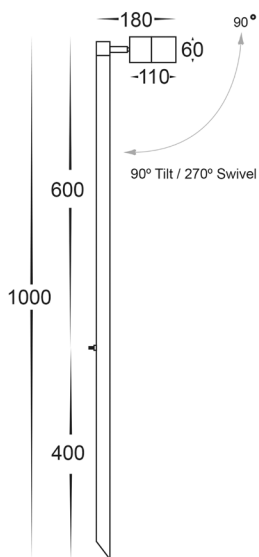

## PRODUCT SPECIFICATIONS

Name	Tivah
Material	Aluminium
Colour	Poly Powder Coated Black
IP Rating	IP65
Lamp Base	MR16
CRI	> 80
Spike Length	1000mm
Cable Length	2 Metres
Wiring	Parallel
Dimmable	No - not with supplied globes
Warranty	2 Years Replacement

## DIMENSIONS

PART NUMBER	COLOUR TEMP	LUMENS	INPUT VOLTAGE	BEAM ANGLE	INCLUDED LED
<b>HV1423T</b>	3000K 4000K 5500K	270lm 285lm 300lm	12v DC	120°	<b>TRI Colour</b> 5w MR16 LED

Must be used with a suitable 12v DC LED Driver