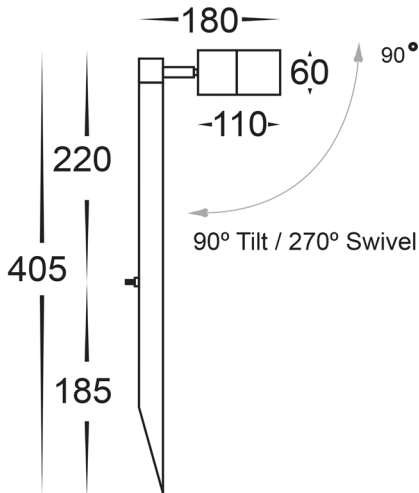

Tivah Solid Copper Garden Spike Light

PRODUCT SPECIFICATIONS

Name	Tivah
Material	Solid Copper
Colour	Copper (will age over time)
IP Rating	IP65
Lamp Base	MR16
CRI	> 80
Spike Length	245mm
Cable Length	2 Metres
Wiring	Parallel
Dimmable	No - not with supplied globes
Warranty	2 Years Replacement

COLOUR TEMP

IP RATING

APPROVAL

DIMENSIONS

COMPATIBLE WITH

Adjustable Beam Angle
HV9559W

9in1 12v or 24v DC
HV9507 (12v) / HV9508 (24v)

SUITABLE 12V DC LED DRIVERS

HV9654

HV9653

The drivers above are suggestions only, Factors to consider are total load, run length and cable size. For more information contact Havit Sales Office or Sales Representative

PART NUMBER	COLOUR TEMP	LUMENS	INPUT VOLTAGE	BEAM ANGLE	INCLUDED LED
HV1413T	3000K 4000K 5500K	270lm 285lm 300lm	12v DC	120°	TRI Colour 5w MR16 LED