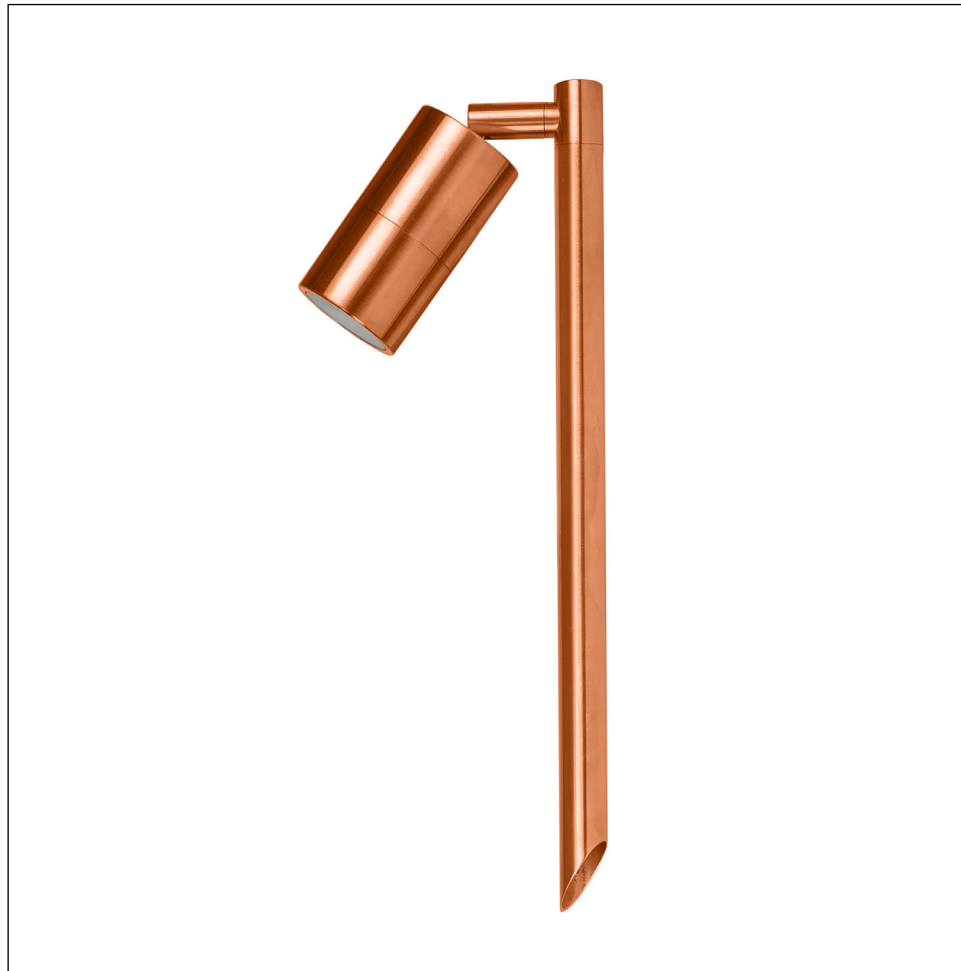

Tivah Solid Copper Garden Spike Light

PRODUCT SPECIFICATIONS

Name	Tivah
Material	Solid Copper
Colour	Copper (will age over time)
IP Rating	IP65
Lamp Base	MR16
CRI	> 80
Spike Length	245mm
Cable Length	2 Metres
Wiring	Parallel
Dimmable	No - not with supplied globes
Warranty	2 Years Replacement

COLOUR TEMP

IP RATING

APPROVAL

DIMENSIONS

COMPATIBLE WITH

Adjustable Beam Angle
HV9559W

9in1 12v or 24v DC
HV9507 (12v) / HV9508 (24v)

SUITABLE 12V DC LED DRIVERS