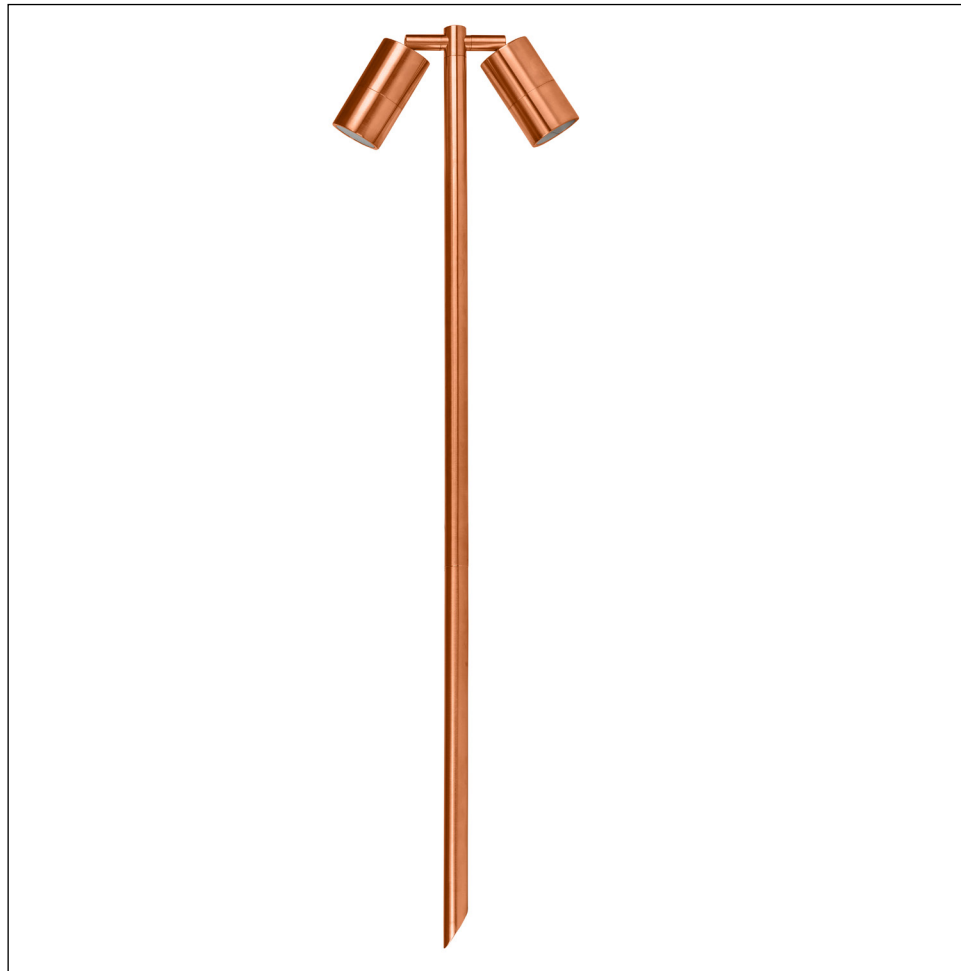

Tivah Antique Brass Garden Spike Light

PRODUCT SPECIFICATIONS

Name	Tivah
Material	Brass
Colour	Antique Brass
IP Rating	IP65
Lamp Base	MR16
CRI	> 80
Spike Length	1000mm
Cable Length	2 Metres
Wiring	Parallel
Dimmable	No - not with supplied globes
Warranty	2 Years Replacement

Warranty Terms & Conditions

Additional Information

Tivah 316 Stainless Steel Garden Spike Light

PRODUCT SPECIFICATIONS

Name	Tivah
Material	Solid Copper
Colour	Copper (will age over time)
IP Rating	IP65
Lamp Base	MR16
CRI	> 80
Spike Length	1000mm
Cable Length	2 Metres
Wiring	Parallel
Dimmable	No - not with supplied globes
Warranty	2 Years Replacement