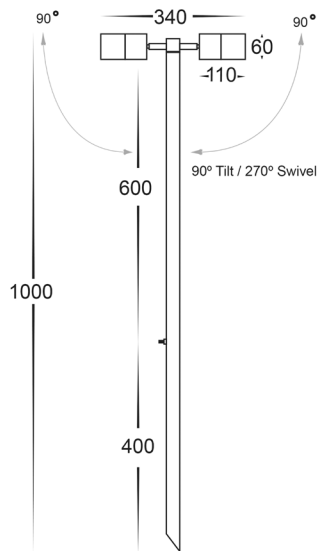

Tivah Antique Brass Garden Spike Light

PRODUCT SPECIFICATIONS

Name	Tivah
Material	Brass
Colour	Antique Brass
IP Rating	IP65
Lamp Base	MR16
CRI	> 80
Spike Length	1000mm
Cable Length	2 Metres
Wiring	Parallel
Dimmable	No - not with supplied globes
Warranty	2 Years Replacement

COLOUR TEMP

IP RATING

APPROVAL

DIMENSIONS

COMPATIBLE WITH

Adjustable Beam Angle
HV9559W

9in1 12v or 24v DC
HV9507 (12v) / HV9508 (24v)

SUITABLE 12V DC LED DRIVERS

HV9654

HV9653

The drivers above are suggestions only, Factors to consider are total load, run length and cable size. For more information contact Havit Sales Office or Sales Representative

PART NUMBER	COLOUR TEMP	LUMENS	INPUT VOLTAGE	BEAM ANGLE	INCLUDED LED
HV1405T-AB	3000K 4000K 5500K	2 x 270lm 2 x 285lm 2 x 300lm	12v DC	120°	TRI Colour 2 x 5w MR16 LED

Warranty Terms & Conditions

Additional Information

Tivah 316 Stainless Steel Garden Spike Light

PRODUCT SPECIFICATIONS

Name	Tivah
Material	316 Stainless Steel
Colour	Stainless Steel
IP Rating	IP65
Lamp Base	MR16
CRI	> 80
Spike Length	1000mm
Cable Length	2 Metres
Wiring	Parallel
Dimmable	No - not with supplied globes
Warranty	2 Years Replacement