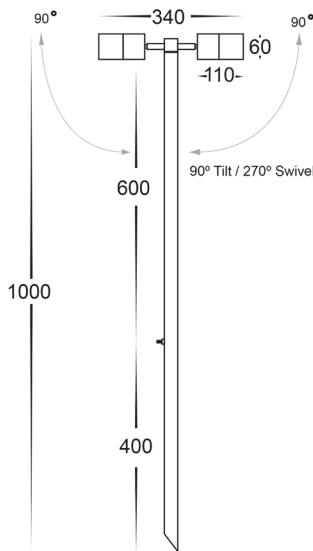

COLOUR TEMP

IP RATING

APPROVAL

DIMENSIONS

COMPATIBLE WITH

Adjustable Beam Angle
HV9559W

9in1 12v or 24v DC
HV9507 (12v) / HV9508 (24v)