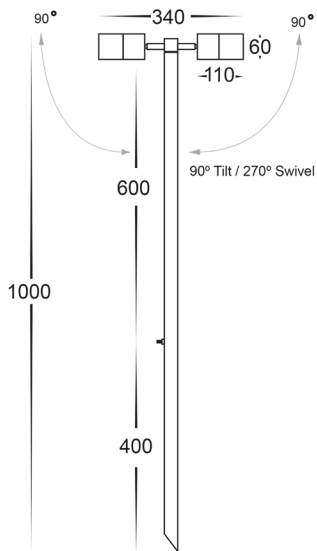

COLOUR TEMP

IP RATING

APPROVAL

DIMENSIONS

COMPATIBLE WITH

Adjustable Beam Angle
HV9559W

9in1 12v or 24v DC
HV9507 (12v) / HV9508 (24v)