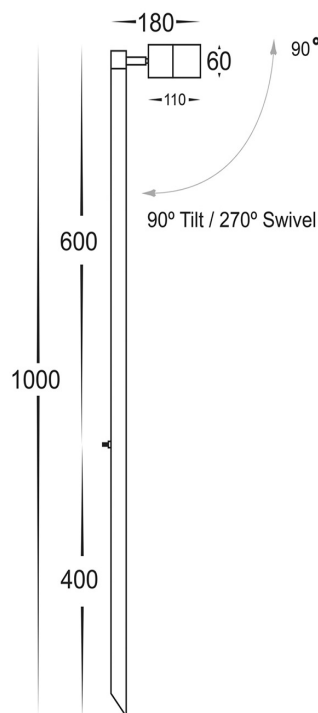

Tivah Antique Brass Single Adjustable LED Garden Light

PRODUCT SPECIFICATIONS:

Name: Tivah

Material: Solid Brass

Colour: Antique Brass

CRI: ≥80

IP Rating: IP65

Lamp Base: MR16

Wiring: Parallel

Dimmable: No

Warranty: 2 Years Replacement**

PART NUMBER	COLOUR TEMP	LUMENS*	INPUT VOLTAGE	BEAM ANGLE	INCLUDED GLOBES
HV1403C-AB	5500k	300lm	12v DC	120°	5w MR16 LED
HV1403W-AB	3000k	250lm	12v DC	120°	5w MR16 LED

CRI: ≥80

IP Rating: IP65

Lamp Base: MR16

Wiring: Parallel

Dimmable: No

Warranty: 2 Years Replacement**

PART NUMBER	COLOUR TEMP	LUMENS*	INPUT VOLTAGE	BEAM ANGLE	INCLUDED GLOBES
HV1405C-AB	5500k	2 x 300lm	12v DC	120°	2 x 5w MR16 LED
HV1405W-AB	3000k	2 x 250lm	12v DC	120°	2 x 5w MR16 LED