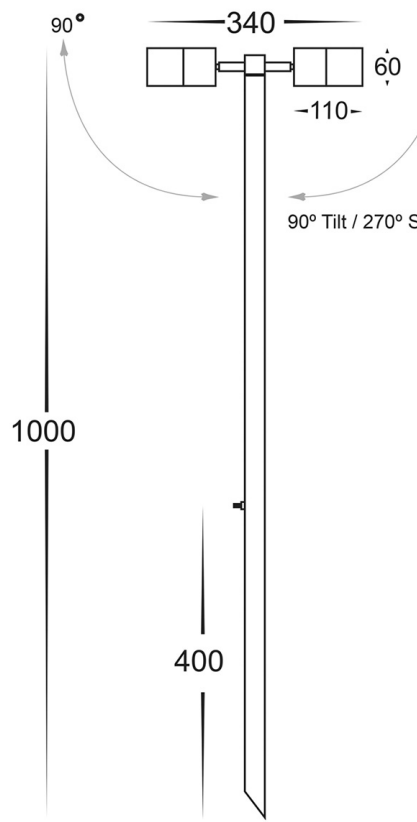

Wiring: Parallel

Dimmable: No

Warranty: 2 Years Replacement**

PART NUMBER	COLOUR TEMP	LUMENS*	INPUT VOLTAGE	BEAM ANGLE	INCLUDED GLOBES
HV1403C-AB	5500k	300lm	12v DC	120°	5w MR16 LED
HV1403W-AB	3000k	250lm	12v DC	120°	5w MR16 LED

CRI: ≥80

IP Rating: IP65

Lamp Base: MR16

Wiring: Parallel

Dimmable: No

Warranty: 2 Years Replacement**

PART NUMBER	COLOUR TEMP	LUMENS*	INPUT VOLTAGE	BEAM ANGLE	INCLUDED GLOBES
HV1405C-AB	5500k	2 x 300lm	12v DC	120°	2 x 5w MR16 LED
HV1405W-AB	3000k	2 x 250lm	12v DC	120°	2 x 5w MR16 LED