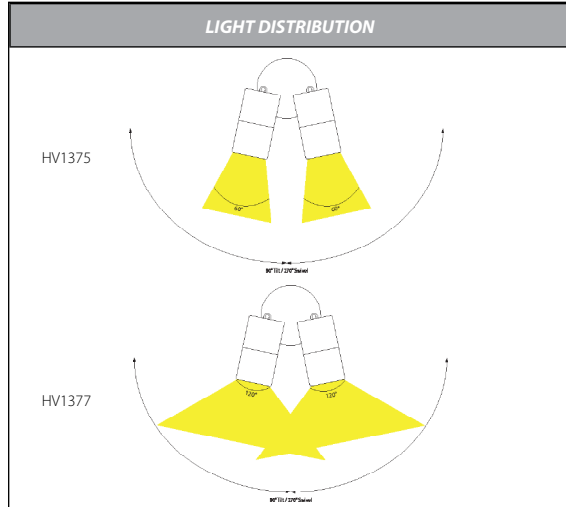

Tivah Solid Brass Graphite Coloured Double Adjustable Wall Light

PRODUCT SPECIFICATIONS	
Name	Tivah
Material	Solid Brass
Colour	Graphite
IP Rating	IP65
Lamp Base	GU10 or MR16
CRI	> 80
Wiring	Parallel
Dimmable	No - not with supplied globes
Warranty	3 Years Replacement

PART NUMBER	COLOUR TEMP	LUMENS	INPUT VOLTAGE	BEAM ANGLE	INCLUDED LED
HV1375T	3000K 4000K 5500K	2x 240-560lm 2x 255-595lm 2x 270-640lm	240v AC	60°	 9in1 TRI Colour 2x 3/5/7w GU10 LED
HV1377GU10T	3000K 4000K 5500K	2x 270lm 2x 285lm 2x 300lm	240v AC	120°	 TRI Colour 2x 5w GU10 LED
HV1377MR16T	3000K 4000K 5500K	2x 270lm 2x 285lm 2x 300lm	12v DC	120°	 TRI Colour 2x 5w MR16 LED (Must be used with a 12v DC LED Driver)