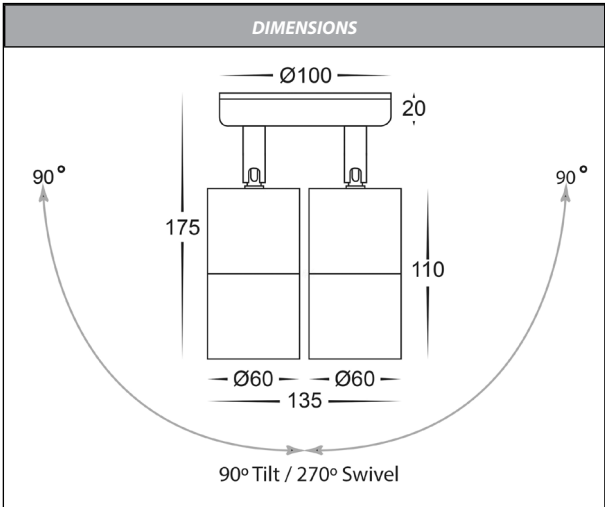

Tivah Solid Brass Graphite Coloured Double Adjustable Wall Light

PRODUCT SPECIFICATIONS	
Name	Tivah
Material	Solid Brass
Colour	Graphite
IP Rating	IP65
Lamp Base	GU10 or MR16
CRI	> 80
Wiring	Parallel
Dimmable	No - not with supplied globes
Warranty	3 Years Replacement

PART NUMBER	COLOUR TEMP	LUMENS	INPUT VOLTAGE	BEAM ANGLE	INCLUDED LED
HV1375T	3000K 4000K 5500K	2x 240-560lm 2x 255-595lm 2x 270-640lm	240v AC	60°	 9in1 TRI Colour 2x 3/5/7w GU10 LED
HV1377GU10T	3000K 4000K 5500K	2x 270lm 2x 285lm 2x 300lm	240v AC	120°	 TRI Colour 2x 5w GU10 LED
HV1377MR16T	3000K 4000K 5500K	2x 270lm 2x 285lm 2x 300lm	12v DC	120°	 TRI Colour 2x 5w MR16 LED (Must be used with a 12v DC LED Driver)