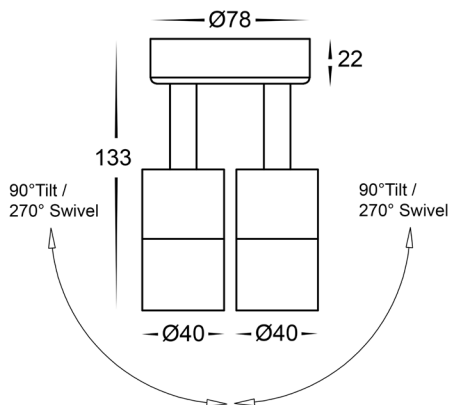

## PRODUCT SPECIFICATIONS

Name	Mini Tivah
Material	316 Stainless Steel or Aluminium
Colour	Stainless Steel or Black
IP Rating	IP65
Lamp Base	MR11
CRI:	>80
Wiring	Parallel
Dimmable	No
Warranty	2 Years Replacement

## DIMENSIONS