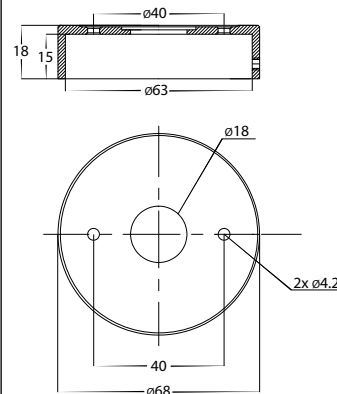

COLOUR TEMP

IP RATING

APPROVAL

MOUNTING BASE

DIMENSIONS

OPTIONAL DIMMABLE GU10 GLOBES (sold separately)

RECOMMENDED DIMMER FOR GU10 DIMMABLE GLOBES

PART NUMBER	COLOUR TEMP	LUMENS	INPUT VOLTAGE	BEAM ANGLE	INCLUDED LED
HV1245T	3000K 4000K 5500K	240-560lm 255-595lm 270-640lm	240v AC	60°	 9in1 TRI Colour 3/5/7w GU10 LED
HV1247GU10T	3000K 4000K 5500K	270lm 285lm 300lm	240v AC	120°	 TRI Colour 5w GU10 LED
HV1247MR16T	3000K 4000K 5500K	270lm 285lm 300lm	12v DC	120°	 TRI Colour 5w MR16 LED <small>(Must be used with a 12v DC LED Driver)</small>