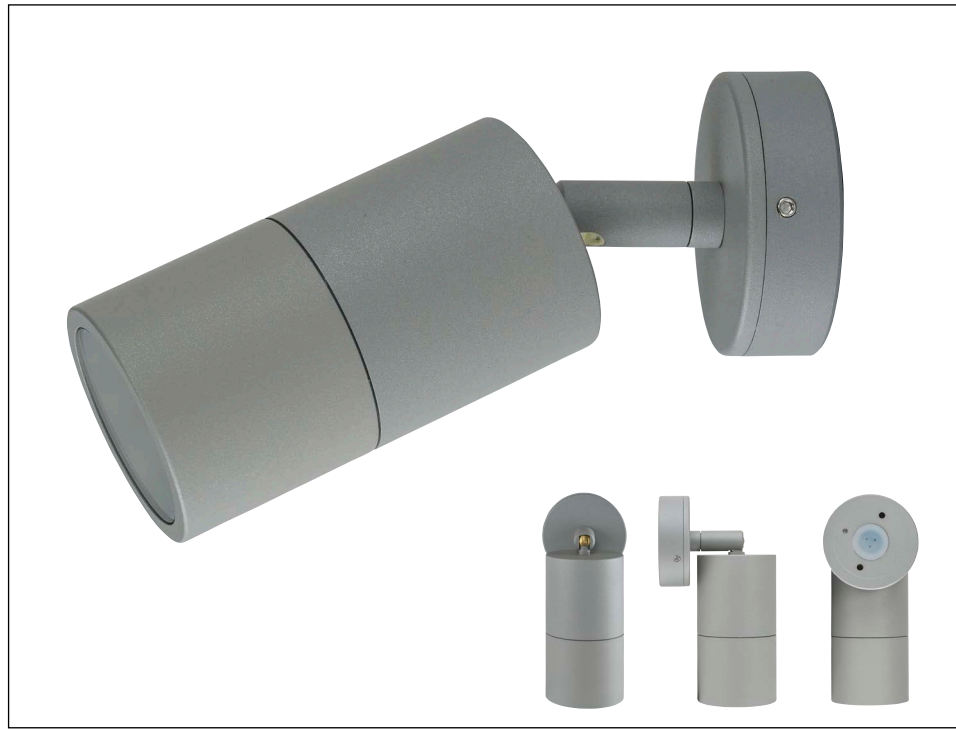

Tivah Aluminium Silver Single Adjustable Wall Light

PRODUCT SPECIFICATIONS

Name	Tivah
Material	Aluminium
Colour	Textured Silver
IP Rating	IP65
Lamp Base	GU10 or MR16
CRI	> 80
Wiring	Parallel
Dimmable	No - not with supplied globes
Warranty	2 Years Replacement

COLOUR TEMP

IP RATING

APPROVAL

MOUNTING BASE

DIMENSIONS

OPTIONAL DIMMABLE GU10 GLOBES (sold separately)

RECOMMENDED DIMMER FOR GU10 DIMMABLE GLOBES

PART NUMBER	COLOUR TEMP	LUMENS	INPUT VOLTAGE	BEAM ANGLE	INCLUDED LED
HV1245T	3000K 4000K 5500K	240-560lm 255-595lm 270-640lm	240v AC	60°	 9in1 TRI Colour 3/5/7w GU10 LED
HV1247GU10T	3000K 4000K 5500K	270lm 285lm 300lm	240v AC	120°	 TRI Colour 5w GU10 LED
HV1247MR16T	3000K 4000K 5500K	270lm 285lm 300lm	12v DC	120°	 TRI Colour 5w MR16 LED <small>(Must be used with a 12v DC LED Driver)</small>