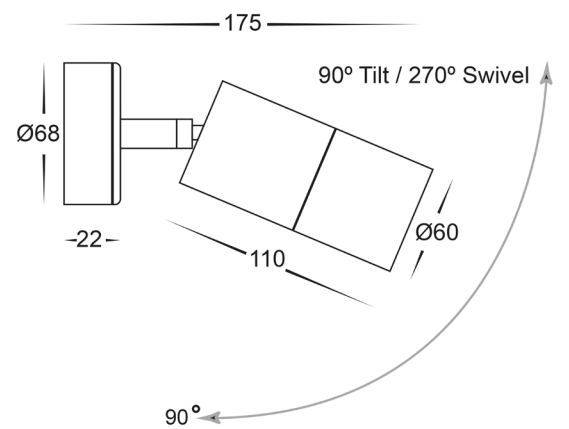

COLOUR TEMP

IP RATING

APPROVAL

MOUNTING BASE

DIMENSIONS

OPTIONAL DIMMABLE GU10 GLOBES (sold separately)

RECOMMENDED DIMMER FOR GU10 DIMMABLE GLOBES

PART NUMBER	COLOUR TEMP	LUMENS	INPUT VOLTAGE	BEAM ANGLE	INCLUDED LED
HV1245T	3000K 4000K 5500K	240-560lm 255-595lm 270-640lm	240v AC	60°	 9in1 TRI Colour 3/5/7w GU10 LED
HV1247GU10T	3000K 4000K 5500K	270lm 285lm 300lm	240v AC	120°	 TRI Colour 5w GU10 LED
HV1247MR16T	3000K 4000K 5500K	270lm 285lm 300lm	12v DC	120°	 TRI Colour 5w MR16 LED <small>(Must be used with a 12v DC LED Driver)</small>