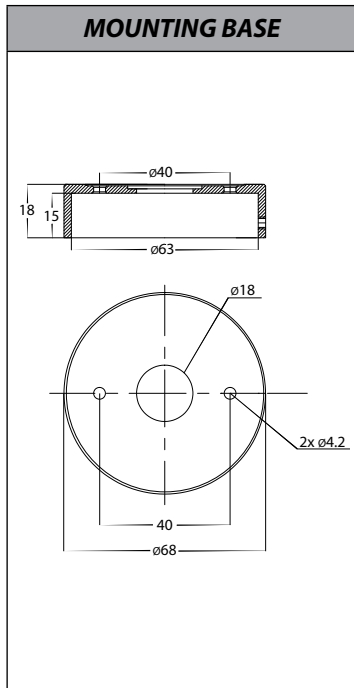

# Tivah Aluminium White Single Adjustable Wall Light

PRODUCT SPECIFICATIONS	
Name	Tivah
Material	Aluminium
Colour	Textured White
IP Rating	IP65
Lamp Base	GU10 or MR16
CRI	> 80
Wiring	Parallel
Dimmable	No - not with supplied globes
Warranty	2 Years Replacement

COLOUR TEMP	IP RATING	APPROVAL
<p>3000K 4000K 5500K</p>		

PART NUMBER	COLOUR TEMP	LUMENS	INPUT VOLTAGE	BEAM ANGLE	INCLUDED LED
<b>HV1235T</b>	3000K 4000K 5500K	240-560lm 255-595lm 270-640lm	240v AC	60°	<p><b>9in1 TRI Colour</b> 3/5/7w GU10 LED</p>
<b>HV1237GU10T</b>	3000K 4000K 5500K	270lm 285lm 300lm	240v AC	120°	<p><b>TRI Colour</b> 5w GU10 LED</p>
<b>HV1237MR16T</b>	3000K 4000K 5500K	270lm 285lm 300lm	12v DC	120°	<p><b>TRI Colour</b> 5w MR16 LED (Must be used with a 12v DC LED Driver)</p>