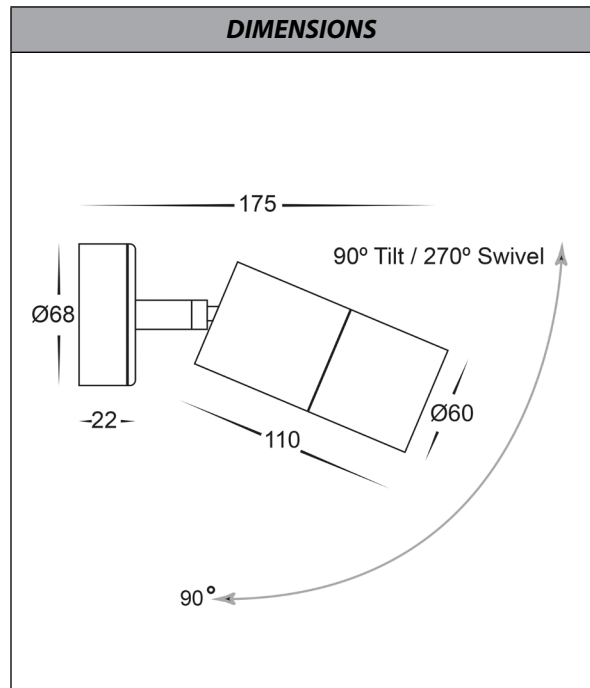

# Tivah Aluminium White Single Adjustable Wall Light

PRODUCT SPECIFICATIONS	
Name	Tivah
Material	Aluminium
Colour	Textured White
IP Rating	IP65
Lamp Base	GU10 or MR16
CRI	> 80
Wiring	Parallel
Dimmable	No - not with supplied globes
Warranty	2 Years Replacement

COLOUR TEMP	IP RATING	APPROVAL
<p>3000K 4000K 5500K</p>		

PART NUMBER	COLOUR TEMP	LUMENS	INPUT VOLTAGE	BEAM ANGLE	INCLUDED LED
<b>HV1235T</b>	3000K 4000K 5500K	240-560lm 255-595lm 270-640lm	240v AC	60°	<p><b>9in1 TRI Colour</b> 3/5/7w GU10 LED</p>
<b>HV1237GU10T</b>	3000K 4000K 5500K	270lm 285lm 300lm	240v AC	120°	<p><b>TRI Colour</b> 5w GU10 LED</p>
<b>HV1237MR16T</b>	3000K 4000K 5500K	270lm 285lm 300lm	12v DC	120°	<p><b>TRI Colour</b> 5w MR16 LED (Must be used with a 12v DC LED Driver)</p>