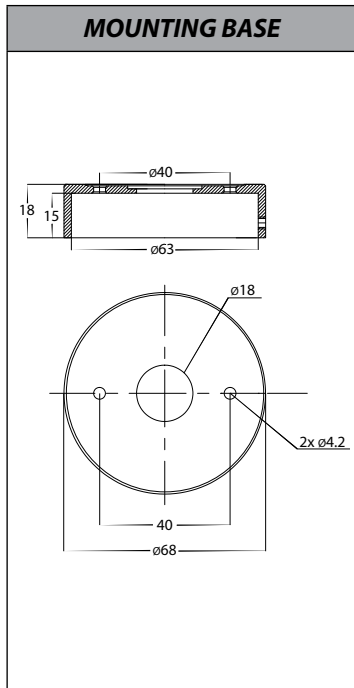

# Tivah Aluminium Black Single Adjustable Wall Light

PRODUCT SPECIFICATIONS	
Name	Tivah
Material	Aluminium
Colour	Textured Black
IP Rating	IP65
Lamp Base	GU10 or MR16
CRI	> 80
Wiring	Parallel
Dimmable	No - not with supplied globes
Warranty	2 Years Replacement

COLOUR TEMP
Tri-Colour By Havit
3000K
4000K
5500K

PART NUMBER	COLOUR TEMP	LUMENS	INPUT VOLTAGE	BEAM ANGLE	INCLUDED LED
<b>HV1225T</b>	3000K 4000K 5500K	240-560lm 255-595lm 270-640lm	240v AC	60°	<b>9in1 TRI Colour</b> 3/5/7w GU10 LED
<b>HV1227GU10T</b>	3000K 4000K 5500K	270lm 285lm 300lm	240v AC	120°	<b>TRI Colour</b> 5w GU10 LED
<b>HV1227MR16T</b>	3000K 4000K 5500K	270lm 285lm 300lm	12v DC	120°	<b>TRI Colour</b> 5w MR16 LED (Must be used with a 12v DC LED Driver)