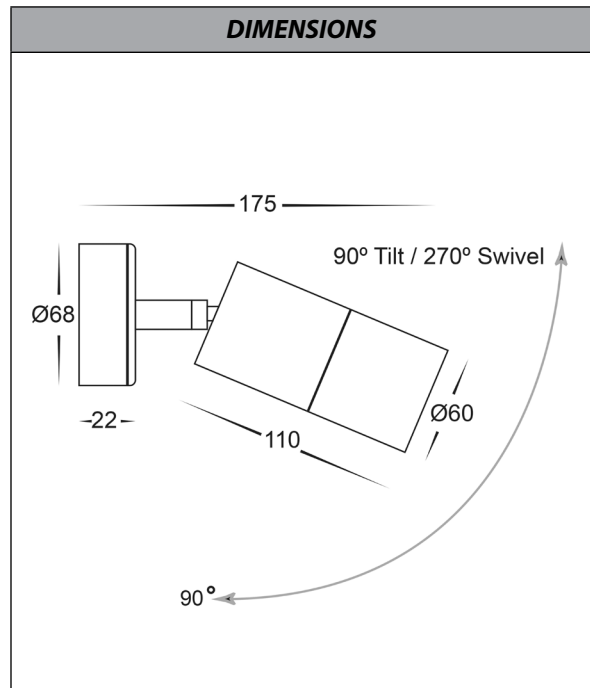

# Tivah Aluminium Black Single Adjustable Wall Light

PRODUCT SPECIFICATIONS	
Name	Tivah
Material	Aluminium
Colour	Textured Black
IP Rating	IP65
Lamp Base	GU10 or MR16
CRI	> 80
Wiring	Parallel
Dimmable	No - not with supplied globes
Warranty	2 Years Replacement

COLOUR TEMP
Tri-Colour By Havit
3000K
4000K
5500K

PART NUMBER	COLOUR TEMP	LUMENS	INPUT VOLTAGE	BEAM ANGLE	INCLUDED LED
<b>HV1225T</b>	3000K 4000K 5500K	240-560lm 255-595lm 270-640lm	240v AC	60°	<b>9in1 TRI Colour</b> 3/5/7w GU10 LED
<b>HV1227GU10T</b>	3000K 4000K 5500K	270lm 285lm 300lm	240v AC	120°	<b>TRI Colour</b> 5w GU10 LED
<b>HV1227MR16T</b>	3000K 4000K 5500K	270lm 285lm 300lm	12v DC	120°	<b>TRI Colour</b> 5w MR16 LED (Must be used with a 12v DC LED Driver)