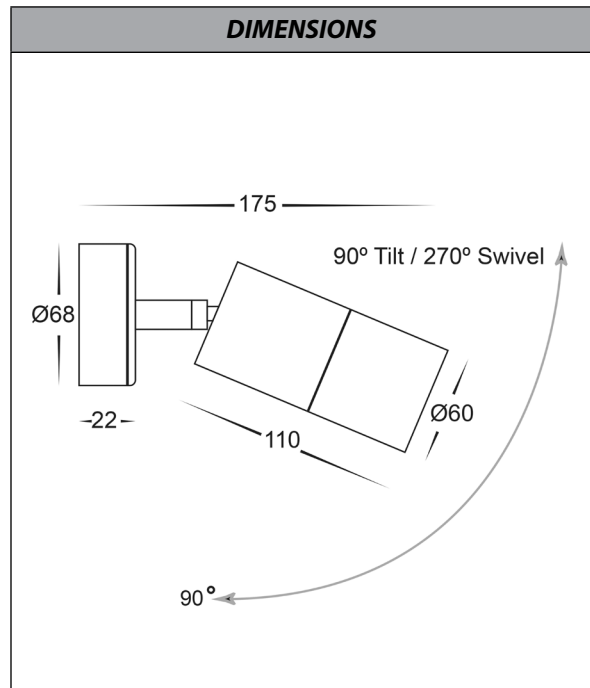

Tivah Solid Copper Single Adjustable Wall Light

PRODUCT SPECIFICATIONS	
Name	Tivah
Material	Solid Copper
Colour	Copper (will age over time)
IP Rating	IP65
Lamp Base	GU10 or MR16
CRI	> 80
Wiring	Parallel
Dimmable	No - not with supplied globes
Warranty	2 Years Replacement

COLOUR TEMP
Tri-Colour By Havit
3000K
4000K
5500K

PART NUMBER	COLOUR TEMP	LUMENS	INPUT VOLTAGE	BEAM ANGLE	INCLUDED LED
HV1215T	3000K 4000K 5500K	240-560lm 255-595lm 270-640lm	240v AC	60°	9in1 TRI Colour 3/5/7w GU10 LED
HV1217GU10T	3000K 4000K 5500K	270lm 285lm 300lm	240v AC	120°	TRI Colour 5w GU10 LED
HV1217MR16T	3000K 4000K 5500K	270lm 285lm 300lm	12v DC	120°	TRI Colour 5w MR16 LED (Must be used with a 12v DC LED Driver)