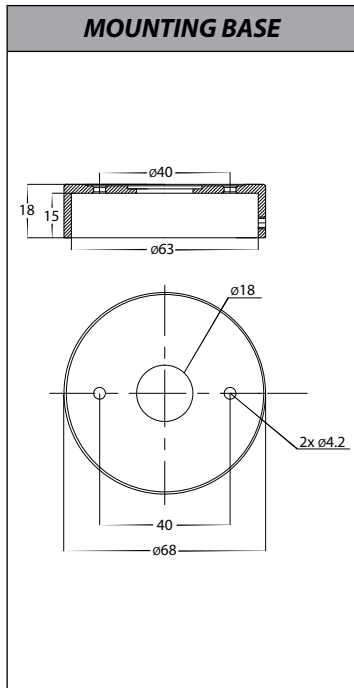

Tivah Solid Copper Single Adjustable Wall Light

PRODUCT SPECIFICATIONS	
Name	Tivah
Material	Solid Copper
Colour	Copper (will age over time)
IP Rating	IP65
Lamp Base	GU10 or MR16
CRI	> 80
Wiring	Parallel
Dimmable	No - not with supplied globes
Warranty	2 Years Replacement

COLOUR TEMP
Tri-Colour By Havit
3000K
4000K
5500K

PART NUMBER	COLOUR TEMP	LUMENS	INPUT VOLTAGE	BEAM ANGLE	INCLUDED LED
HV1215T	3000K 4000K 5500K	240-560lm 255-595lm 270-640lm	240v AC	60°	9in1 TRI Colour 3/5/7w GU10 LED
HV1217GU10T	3000K 4000K 5500K	270lm 285lm 300lm	240v AC	120°	TRI Colour 5w GU10 LED
HV1217MR16T	3000K 4000K 5500K	270lm 285lm 300lm	12v DC	120°	TRI Colour 5w MR16 LED (Must be used with a 12v DC LED Driver)