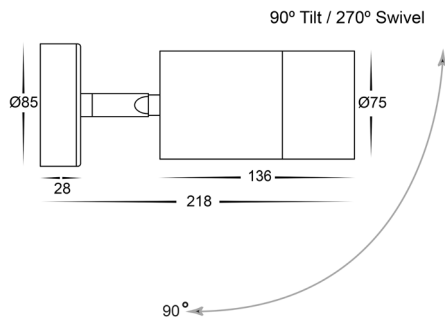

## PRODUCT SPECIFICATIONS

Name	Maxi Tivah
Material	316 Stainless Steel
Colour	Stainless Steel
IP Rating	IP65
Lamp Base	Built in LED
CRI:	>80
Wiring	Parallel
Dimmable	No
Warranty	2 Years Replacement

## DIMENSIONS