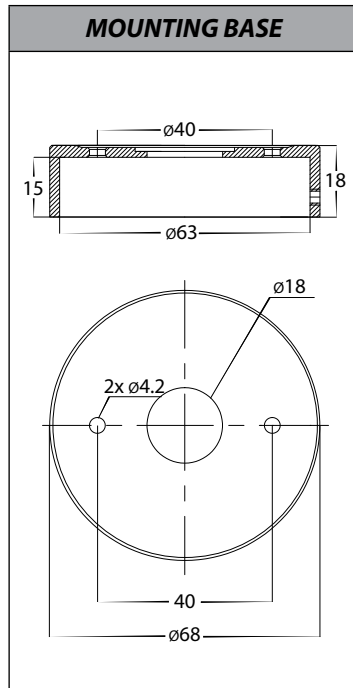

# Tivah Aluminium Titanium Fixed Down Wall Light

PRODUCT SPECIFICATIONS	
Name	Tivah
Material	Aluminium
Colour	Titanium
IP Rating	IP65
Lamp Base	GU10 or MR16
CRI	> 80
Wiring	Parallel
Dimmable	No - not with supplied globes
Warranty	2 Years Replacement

**COLOUR TEMP**

Tri-Colour By Havit

3000K
4000K
5500K

PART NUMBER	COLOUR TEMP	LUMENS	INPUT VOLTAGE	BEAM ANGLE	INCLUDED LED
<b>HV1185T</b>	3000K 4000K 5500K	240-560lm 255-595lm 270-640lm	240v AC	60°	<b>9in1 TRI Colour</b> 3/5/7w GU10 LED
<b>HV1187GU10T</b>	3000K 4000K 5500K	270lm 285lm 300lm	240v AC	120°	<b>TRI Colour</b> 5w GU10 LED
<b>HV1187MR16T</b>	3000K 4000K 5500K	270lm 285lm 300lm	12v DC	120°	<b>TRI Colour</b> 5w MR16 LED (Must be used with a 12v DC LED Driver)