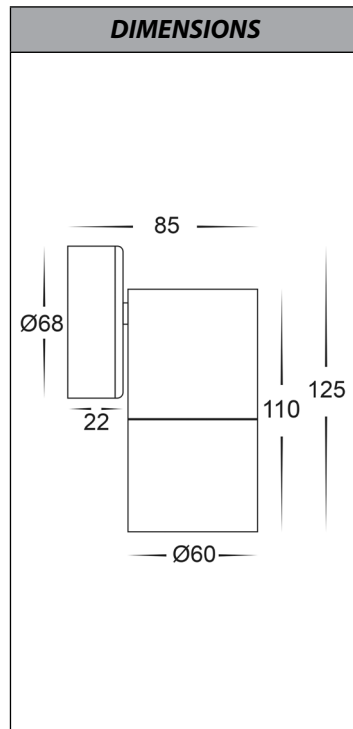

# Tivah Aluminium Titanium Fixed Down Wall Light

PRODUCT SPECIFICATIONS	
Name	Tivah
Material	Aluminium
Colour	Titanium
IP Rating	IP65
Lamp Base	GU10 or MR16
CRI	> 80
Wiring	Parallel
Dimmable	No - not with supplied globes
Warranty	2 Years Replacement

**COLOUR TEMP**

Tri-Colour By Havit

3000K
4000K
5500K

PART NUMBER	COLOUR TEMP	LUMENS	INPUT VOLTAGE	BEAM ANGLE	INCLUDED LED
<b>HV1185T</b>	3000K 4000K 5500K	240-560lm 255-595lm 270-640lm	240v AC	60°	<b>9in1 TRI Colour</b> 3/5/7w GU10 LED
<b>HV1187GU10T</b>	3000K 4000K 5500K	270lm 285lm 300lm	240v AC	120°	<b>TRI Colour</b> 5w GU10 LED
<b>HV1187MR16T</b>	3000K 4000K 5500K	270lm 285lm 300lm	12v DC	120°	<b>TRI Colour</b> 5w MR16 LED (Must be used with a 12v DC LED Driver)