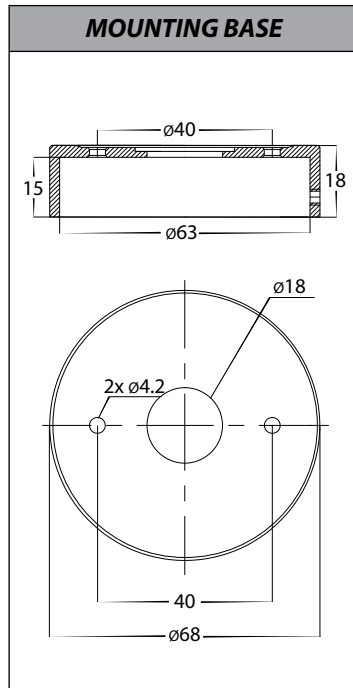

# Tivah Aluminium Silver Fixed Down Wall Light

PRODUCT SPECIFICATIONS	
Name	Tivah
Material	Aluminium
Colour	Textured Silver
IP Rating	IP65
Lamp Base	GU10 or MR16
CRI	> 80
Wiring	Parallel
Dimmable	No - not with supplied globes
Warranty	2 Years Replacement

COLOUR TEMP	IP RATING	APPROVAL

**OPTIONAL DIMMABLE GU10 GLOBES (sold separately)**

HV9555 Models

HV9506D

**RECOMMENDED DIMMER FOR GU10 DIMMABLE GLOBES**

HV9625

PART NUMBER	COLOUR TEMP	LUMENS	INPUT VOLTAGE	BEAM ANGLE	INCLUDED LED
<b>HV1145T</b>	3000K 4000K 5500K	240-560lm 255-595lm 270-640lm	240v AC	60°	<b>9in1 TRI Colour</b> 3/5/7w GU10 LED
<b>HV1147GU10T</b>	3000K 4000K 5500K	270lm 285lm 300lm	240v AC	120°	<b>TRI Colour</b> 5w GU10 LED
<b>HV1147MR16T</b>	3000K 4000K 5500K	270lm 285lm 300lm	12v DC	120°	<b>TRI Colour</b> 5w MR16 LED (Must be used with a 12v DC LED Driver)