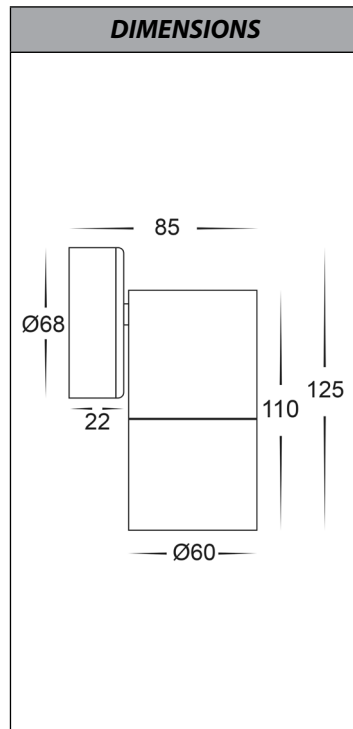

# Tivah Aluminium Silver Fixed Down Wall Light

PRODUCT SPECIFICATIONS	
Name	Tivah
Material	Aluminium
Colour	Textured Silver
IP Rating	IP65
Lamp Base	GU10 or MR16
CRI	> 80
Wiring	Parallel
Dimmable	No - not with supplied globes
Warranty	2 Years Replacement

COLOUR TEMP	IP RATING	APPROVAL

**OPTIONAL DIMMABLE GU10 GLOBES (sold separately)**

HV9555 Models

HV9506D

**RECOMMENDED DIMMER FOR GU10 DIMMABLE GLOBES**

HV9625

PART NUMBER	COLOUR TEMP	LUMENS	INPUT VOLTAGE	BEAM ANGLE	INCLUDED LED
<b>HV1145T</b>	3000K 4000K 5500K	240-560lm 255-595lm 270-640lm	240v AC	60°	<b>9in1 TRI Colour</b> 3/5/7w GU10 LED
<b>HV1147GU10T</b>	3000K 4000K 5500K	270lm 285lm 300lm	240v AC	120°	<b>TRI Colour</b> 5w GU10 LED
<b>HV1147MR16T</b>	3000K 4000K 5500K	270lm 285lm 300lm	12v DC	120°	<b>TRI Colour</b> 5w MR16 LED (Must be used with a 12v DC LED Driver)