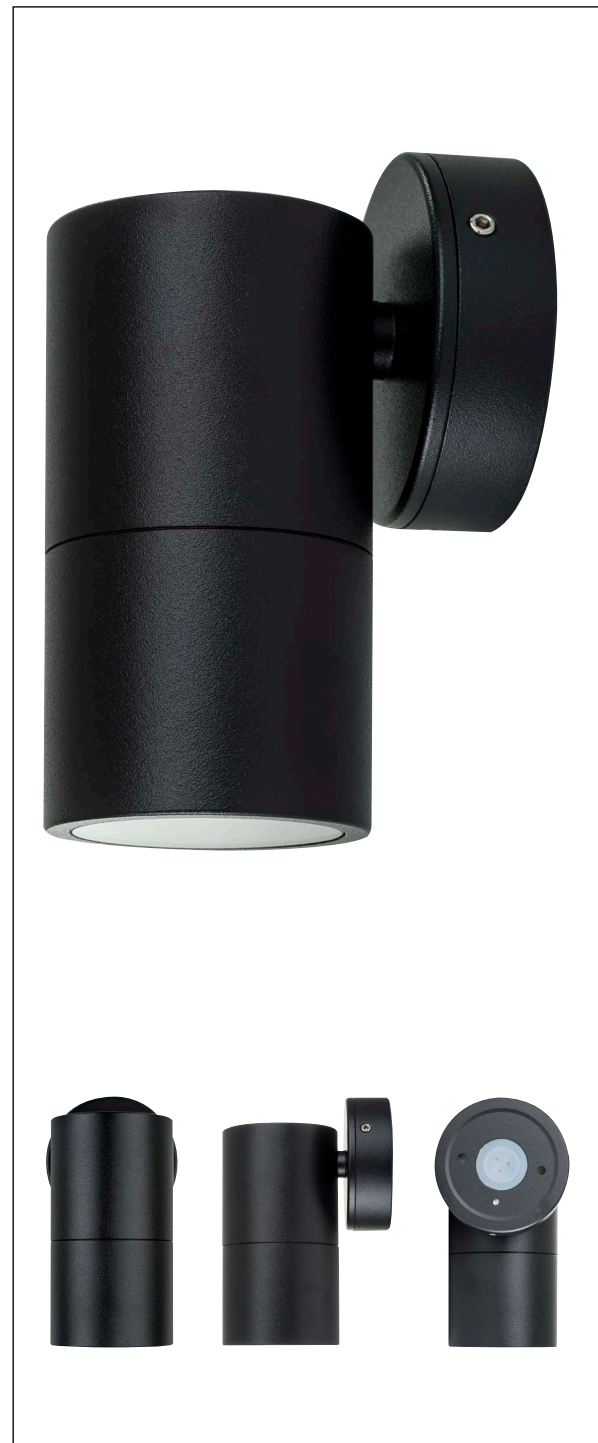

Tivah Aluminium Black Fixed Down Wall Light

PRODUCT SPECIFICATIONS	
Name	Tivah
Material	Aluminium
Colour	Textured Black
IP Rating	IP65
Lamp Base	GU10 or MR16
CRI	> 80
Wiring	Parallel
Dimmable	No - not with supplied globes
Warranty	2 Years Replacement

COLOUR TEMP	IP RATING	APPROVAL

OPTIONAL DIMMABLE GU10 GLOBES (sold separately)

RECOMMENDED DIMMER FOR GU10 DIMMABLE GLOBES

PART NUMBER	COLOUR TEMP	LUMENS	INPUT VOLTAGE	BEAM ANGLE	INCLUDED LED
HV1125T	3000K 4000K 5500K	240-560lm 255-595lm 270-640lm	240v AC	60°	9in1 TRI Colour 3/5/7w GU10 LED
HV1127GU10T	3000K 4000K 5500K	270lm 285lm 300lm	240v AC	120°	TRI Colour 5w GU10 LED
HV1127MR16T	3000K 4000K 5500K	270lm 285lm 300lm	12v DC	120°	TRI Colour 5w MR16 LED (Must be used with a 12v DC LED Driver)