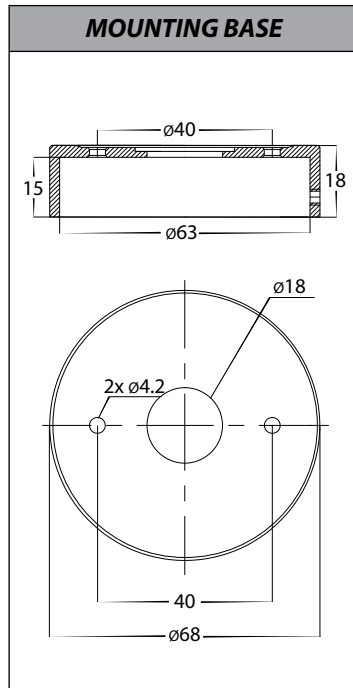

COLOUR TEMP	IP RATING	APPROVAL

OPTIONAL DIMMABLE GU10 GLOBES (sold separately)

RECOMMENDED DIMMER FOR GU10 DIMMABLE GLOBES