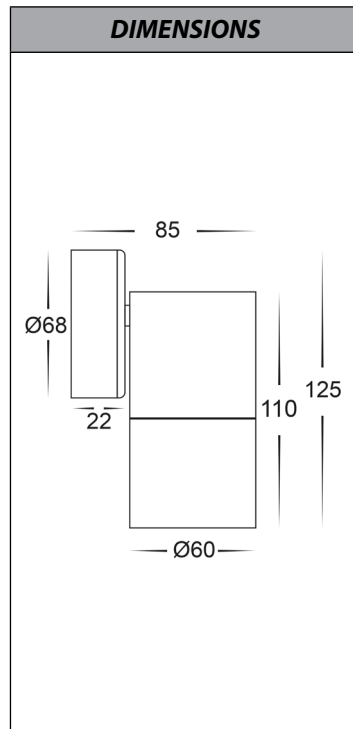

Tivah Aluminium Black Fixed Down Wall Light

PRODUCT SPECIFICATIONS	
Name	Tivah
Material	Aluminium
Colour	Textured Black
IP Rating	IP65
Lamp Base	GU10 or MR16
CRI	> 80
Wiring	Parallel
Dimmable	No - not with supplied globes
Warranty	2 Years Replacement

COLOUR TEMP	IP RATING	APPROVAL

OPTIONAL DIMMABLE GU10 GLOBES (sold separately)

RECOMMENDED DIMMER FOR GU10 DIMMABLE GLOBES

PART NUMBER	COLOUR TEMP	LUMENS	INPUT VOLTAGE	BEAM ANGLE	INCLUDED LED
HV1125T	3000K 4000K 5500K	240-560lm 255-595lm 270-640lm	240v AC	60°	9in1 TRI Colour 3/5/7w GU10 LED
HV1127GU10T	3000K 4000K 5500K	270lm 285lm 300lm	240v AC	120°	TRI Colour 5w GU10 LED
HV1127MR16T	3000K 4000K 5500K	270lm 285lm 300lm	12v DC	120°	TRI Colour 5w MR16 LED (Must be used with a 12v DC LED Driver)