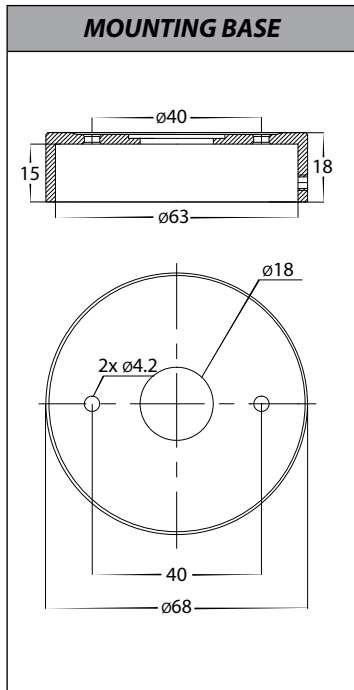

COLOUR TEMP	IP RATING	APPROVAL

OPTIONAL DIMMABLE GU10 GLOBES (sold separately)

RECOMMENDED DIMMER FOR GU10 DIMMABLE GLOBES