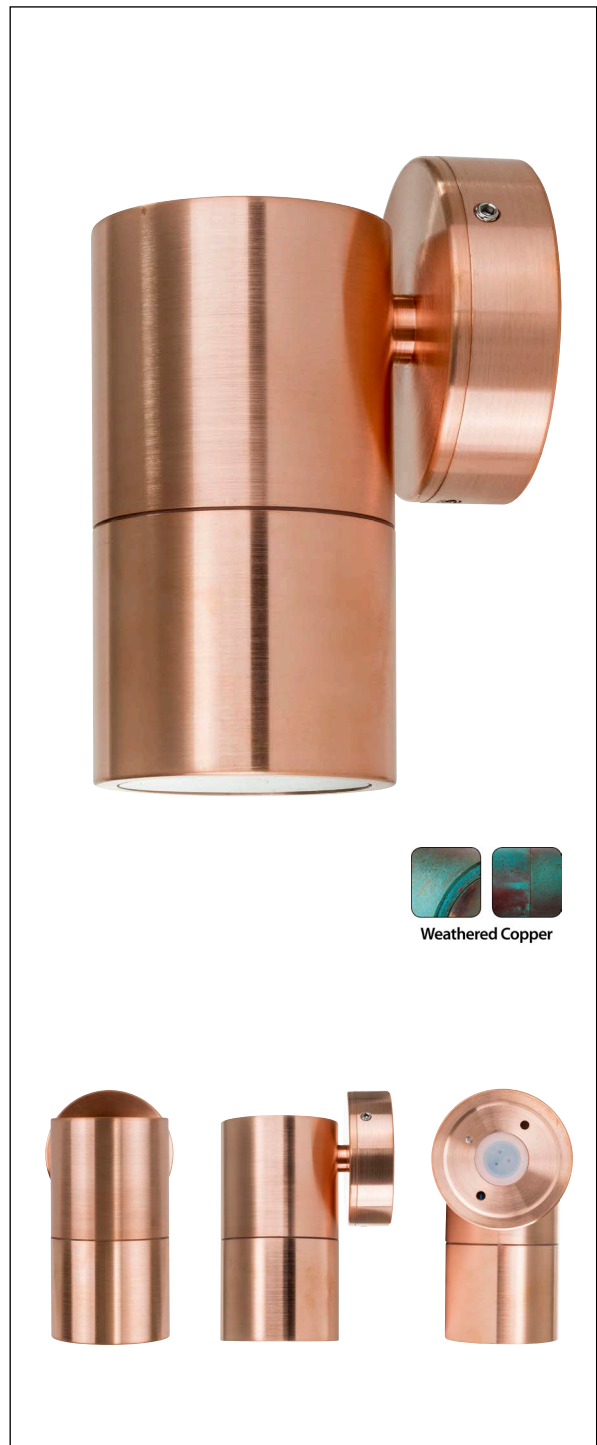

Tivah Solid Copper Fixed Down Wall Light

PRODUCT SPECIFICATIONS	
Name	Tivah
Material	Solid Copper
Colour	Copper (will age over time)
IP Rating	IP65
Lamp Base	GU10 or MR16
CRI	> 80
Wiring	Parallel
Dimmable	No - not with supplied globes
Warranty	2 Years Replacement

COLOUR TEMP	IP RATING	APPROVAL

OPTIONAL DIMMABLE GU10 GLOBES (sold separately)

RECOMMENDED DIMMER FOR GU10 DIMMABLE GLOBES

PART NUMBER	COLOUR TEMP	LUMENS	INPUT VOLTAGE	BEAM ANGLE	INCLUDED LED
HV1115T	3000K 4000K 5500K	240-560lm 255-595lm 270-640lm	240v AC	60°	9in1 TRI Colour 3/5/7w GU10 LED
HV1117GU10T	3000K 4000K 5500K	270lm 285lm 300lm	240v AC	120°	TRI Colour 5w GU10 LED
HV1117MR16T	3000K 4000K 5500K	270lm 285lm 300lm	12v DC	120°	TRI Colour 5w MR16 LED <small>(Must be used with a 12v DC LED Driver)</small>