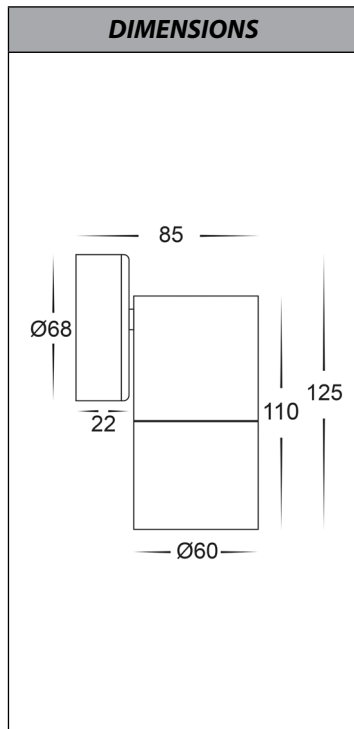

Tivah Solid Copper Fixed Down Wall Light

PRODUCT SPECIFICATIONS	
Name	Tivah
Material	Solid Copper
Colour	Copper (will age over time)
IP Rating	IP65
Lamp Base	GU10 or MR16
CRI	> 80
Wiring	Parallel
Dimmable	No - not with supplied globes
Warranty	2 Years Replacement

COLOUR TEMP	IP RATING	APPROVAL

OPTIONAL DIMMABLE GU10 GLOBES (sold separately)

RECOMMENDED DIMMER FOR GU10 DIMMABLE GLOBES

PART NUMBER	COLOUR TEMP	LUMENS	INPUT VOLTAGE	BEAM ANGLE	INCLUDED LED
HV1115T	3000K 4000K 5500K	240-560lm 255-595lm 270-640lm	240v AC	60°	9in1 TRI Colour 3/5/7w GU10 LED
HV1117GU10T	3000K 4000K 5500K	270lm 285lm 300lm	240v AC	120°	TRI Colour 5w GU10 LED
HV1117MR16T	3000K 4000K 5500K	270lm 285lm 300lm	12v DC	120°	TRI Colour 5w MR16 LED <small>(Must be used with a 12v DC LED Driver)</small>