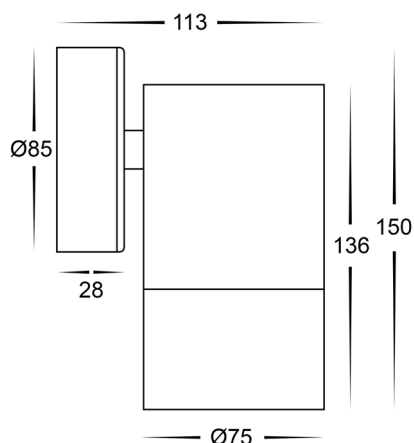

Maxi Tivah Outdoor Fixed Down Wall Lights

PRODUCT SPECIFICATIONS

Name	Maxi Tivah
Material	316 Stainless Steel
Colour	Stainless Steel
IP Rating	IP65
Lamp Base	Built in LED
CRI:	>80
Wiring	Parallel
Dimmable	No
Warranty	2 Years Replacement

DIMENSIONS

COLOUR TEMP

IP RATING

APPROVAL

IMAGE	PART NUMBER	COLOUR TEMP	LUMENS	INPUT VOLTAGE	BEAM ANGLE	INCLUDED LED
	HV1108T	3000K 4000K 5500K	1080lm 1140lm 1200lm	240v AC	60°	TRI Colour 12w Built in LED