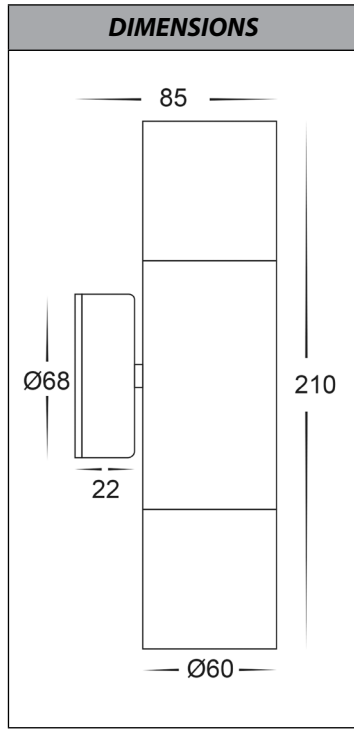

Tivah Antique Brass Up & Down Light

PRODUCT SPECIFICATIONS	
Name	Tivah
Material	Solid Brass
Colour	Antique Brass
IP Rating	IP65
Lamp Base	GU10 or MR16
CRI	> 80
Wiring	Parallel
Dimmable	No - not with supplied globes
Warranty	2 Years Replacement

COLOUR TEMP	IP RATING	APPROVAL

OPTIONAL DIMMABLE GU10 GLOBES
(sold separately)

HV9555 Models

HV9506D

RECOMMENDED DIMMER FOR GU10 DIMMABLE GLOBES

HV9625

PART NUMBER	COLOUR TEMP	LUMENS	INPUT VOLTAGE	BEAM ANGLE	INCLUDED LED
HV1095T	3000K 4000K 5500K	2x 240-560lm 2x 255-595lm 2x 270-640lm	240v AC	60°	9in1 TRI Colour 2x 3/5/7w GU10 LED
HV1097GU10T	3000K 4000K 5500K	2x 270lm 2x 285lm 2x 300lm	240v AC	120°	TRI Colour 2x 5w GU10 LED
HV1097MR16T	3000K 4000K 5500K	2x 270lm 2x 285lm 2x 300lm	12v DC	120°	TRI Colour 2x 5w MR16 LED (Must be used with a 12v DC LED Driver)