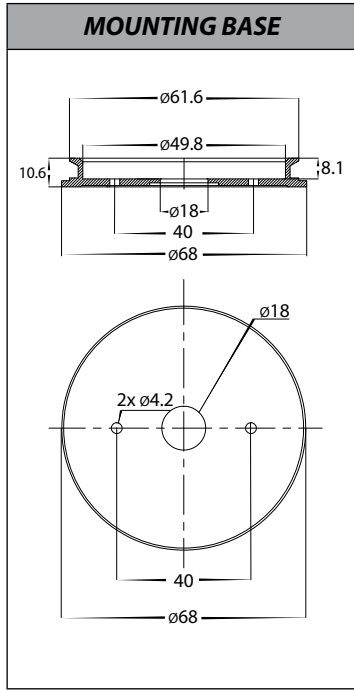

COLOUR TEMP	IP RATING	APPROVAL