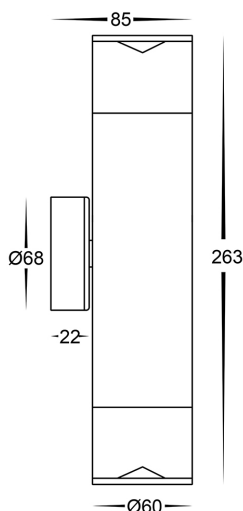

DIMENSIONS

COLOUR TEMPERATURE

IP RATING

APPROVALS

Product Ordering

IMAGE	PART NUMBER	COLOURTEMP	LUMENS	INPUT	BEAM ANGLE	INCLUDED LED
	HV1089T-BLK-240V	3000K 4000K 5500K	2x 270lm 2x 285lm 2x 300lm	240v AC	120°	Tri-Colour 2x 5w GU10 LED

PRODUCT SPECIFICATIONS

Name: Highlite
Material: Aluminum
Colour: Titanium
IP Rating: IP65
Lamp Base: GU10
CRI: ≥80
Wiring: Parallel
Dimmable: No
Warranty: 2 Years Replacement**

Compatible with
Tri-Colour 9in1
3w, 5w, 7w
LED Globe

DIMENSIONS

COLOUR TEMPERATURE

IP RATING

APPROVALS

Product Ordering

IMAGE	PART NUMBER	COLOURTEMP	LUMENS	INPUT	BEAM ANGLE	INCLUDED LED
	HV1089T-TTM-240V	3000K 4000K 5500K	2x 270lm 2x 285lm 2x 300lm	240v AC	120°	Tri-Colour 2x 5w GU10 LED