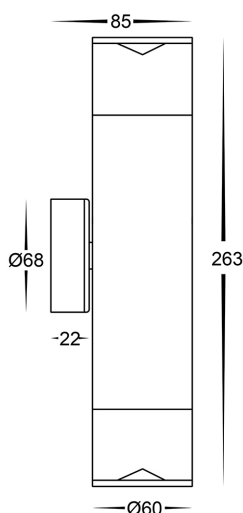

PRODUCT SPECIFICATIONS

Name: Highlite
Material: Aluminum
Colour: Poly powder coated black
IP Rating: IP65
Lamp Base: GU10
CRI: ≥80
Wiring: Parallel
Dimmable: No
Warranty: 2 Years Replacement**

Compatible with
Tri-Colour 9in1
3w, 5w, 7w
LED Globe

DIMENSIONS

COLOUR TEMPERATURE

IP RATING

APPROVALS

Product Ordering

IMAGE	PART NUMBER	COLOURTEMP	LUMENS	INPUT	BEAM ANGLE	INCLUDED LED
	HV1089T-BLK-240V	3000K 4000K 5500K	2x 270lm 2x 285lm 2x 300lm	240v AC	120°	Tri-Colour 2x 5w GU10 LED

PRODUCT SPECIFICATIONS

Name: Highlite
Material: Aluminum
Colour: Titanium
IP Rating: IP65
Lamp Base: GU10
CRI: ≥80
Wiring: Parallel
Dimmable: No
Warranty: 2 Years Replacement**

Compatible with
Tri-Colour 9in1
3w, 5w, 7w
LED Globe

DIMENSIONS

COLOUR TEMPERATURE

IP RATING

APPROVALS

Product Ordering

IMAGE	PART NUMBER	COLOURTEMP	LUMENS	INPUT	BEAM ANGLE	INCLUDED LED
	HV1089T-TTM-240V	3000K 4000K 5500K	2x 270lm 2x 285lm 2x 300lm	240v AC	120°	Tri-Colour 2x 5w GU10 LED