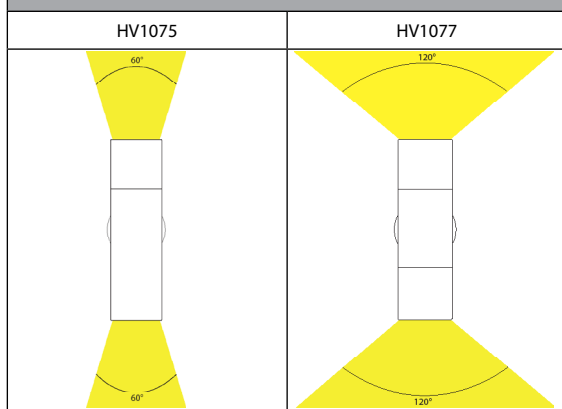

Tivah Solid Brass Graphite Up & Down Wall Light

PRODUCT SPECIFICATIONS

Name	Tivah
Material	Solid Brass
Colour	Graphite Coloured
IP Rating	IP65
Lamp Base	GU10 or MR16
CRI	> 80
Wiring	Parallel
Dimmable	No - not with supplied globes
Warranty	3 Years Replacement

DIMENSIONS

LIGHT DISTRIBUTION

RECOMMENDED DIMMER FOR GU10 DIMMABLE GLOBES

HV9625

OPTIONAL DIMMABLE GU10 GLOBES (sold separately)

HV9506D

HV9555 Models

MOUNTING BASE