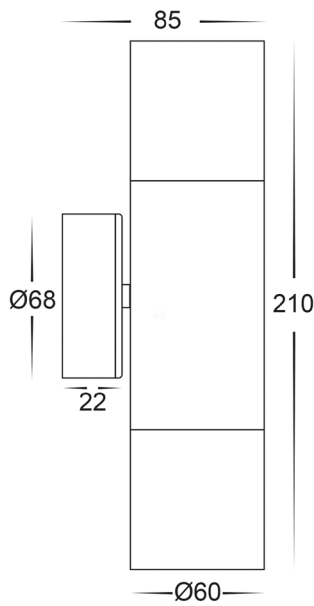

Tivah Solid Brass Graphite Up & Down Wall Light

PRODUCT SPECIFICATIONS

Name	Tivah
Material	Solid Brass
Colour	Graphite Coloured
IP Rating	IP65
Lamp Base	GU10 or MR16
CRI	> 80
Wiring	Parallel
Dimmable	No - not with supplied globes
Warranty	3 Years Replacement

DIMENSIONS

LIGHT DISTRIBUTION

RECOMMENDED DIMMER FOR GU10 DIMMABLE GLOBES

HV9625

OPTIONAL DIMMABLE GU10 GLOBES (sold separately)

HV9506D

HV9555 Models

MOUNTING BASE

INCLUDED LED

HV1075T

3000K
4000K
5500K

2x 240-560lm
2x 255-595lm
2x 270-640lm

240v AC

60°

9in1 TRI Colour
2x 3/5/7w GU10 LED

HV1077GU10T