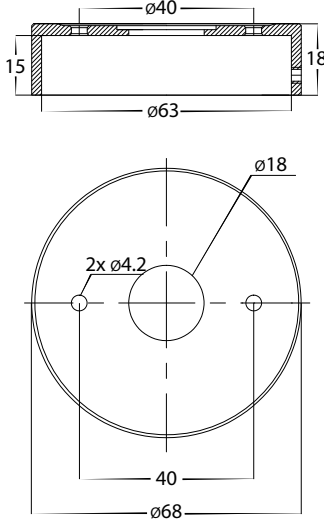

DIMENSIONS

LIGHT DISTRIBUTION

RECOMMENDED DIMMER FOR GU10 DIMMABLE GLOBES

HV9625

OPTIONAL DIMMABLE GU10 GLOBES (sold separately)

HV9506D

HV9555 Models

MOUNTING BASE