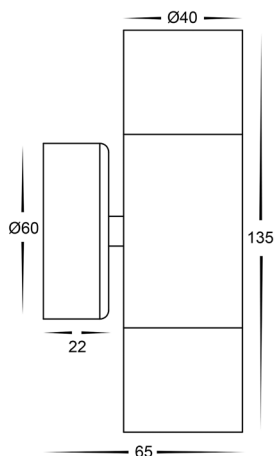

Mini Tivah Outdoor Up & Down Wall Lights

PRODUCT SPECIFICATIONS

Name	Mini Tivah
Material	316 Stainless Steel or Aluminium
Colour	Stainless Steel or Black
IP Rating	IP65
Lamp Base	MR11
CRI:	>80
Wiring	Parallel
Dimmable	No
Warranty	2 Years Replacement

DIMENSIONS

COLOUR TEMP

3000k

4000k

IP RATING

APPROVAL

IMAGE	PART NUMBER	COLOUR TEMP	LUMENS	INPUT VOLTAGE	BEAM ANGLE	INCLUDED LED
	HV1007MR11NW	3000K 4000K	2x 270lm 2x 300lm	12v DC	60°	2x 3w 3000k MR11 LED 2x 3w 4000k MR11 LED Must be used with a 12v DC LED Driver
	HV1027MR11NW	3000K 4000K	2x 270lm 2x 300lm	12v DC	60°	2x 3w 3000k MR11 LED 2x 3w 4000k MR11 LED Must be used with a 12v DC LED Driver