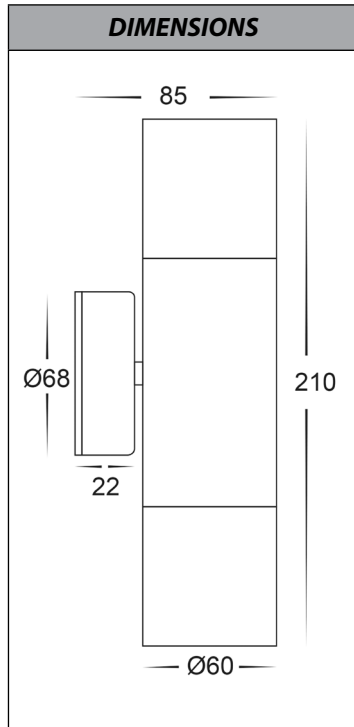

# Tivah 316 Stainless Steel Up & Down Light

PRODUCT SPECIFICATIONS	
Name	Tivah
Material	316 Stainless Steel
Colour	Stainless Steel
IP Rating	IP65
Lamp Base	GU10 or MR16
CRI	> 80
Wiring	Parallel
Dimmable	No - not with supplied globes
Warranty	2 Years Replacement

COLOUR TEMP
Tri-Colour By Havit
3000K
4000K
5500K

**OPTIONAL DIMMABLE GU10 GLOBES (sold seperately)**

HV9555 Models

HV9506D

**RECOMMENDED DIMMER FOR GU10 DIMMABLE GLOBES**

HV9625

PART NUMBER	COLOUR TEMP	LUMENS	INPUT VOLTAGE	BEAM ANGLE	INCLUDED LED
<b>HV1005T</b>	3000K 4000K 5500K	2x 240-560lm 2x 255-595lm 2x 270-640lm	240v AC	60°	<b>9in1 TRI Colour</b> 2x 3/5/7w GU10 LED
<b>HV1007GU10T</b>	3000K 4000K 5500K	2x 270lm 2x 285lm 2x 300lm	240v AC	120°	<b>TRI Colour</b> 2x 5w GU10 LED
<b>HV1007MR16T</b>	3000K 4000K 5500K	2x 270lm 2x 285lm 2x 300lm	12v DC	120°	<b>TRI Colour</b> 2x 5w MR16 LED (Must be used with a 12v DC LED Driver)