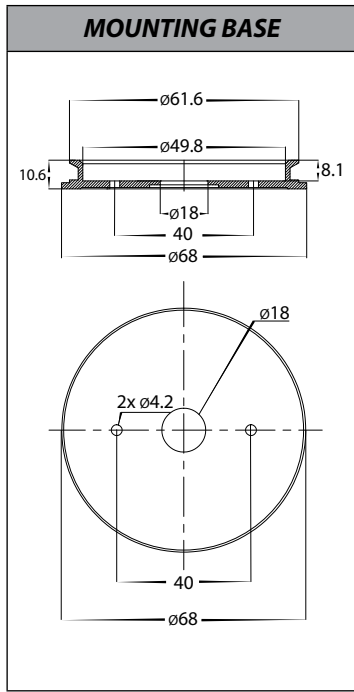

OPTIONAL DIMMABLE GU10 GLOBES (sold seperately)

HV9555 Models

HV9506D

RECOMMENDED DIMMER FOR GU10 DIMMABLE GLOBES

HV9625

PART NUMBER	COLOUR TEMP	LUMENS	INPUT VOLTAGE	BEAM ANGLE	INCLUDED LED
HV1005T	3000K 4000K 5500K	2x 240-560lm 2x 255-595lm 2x 270-640lm	240v AC	60°	9in1 TRI Colour 2x 3/5/7w GU10 LED
HV1007GU10T	3000K 4000K 5500K	2x 270lm 2x 285lm 2x 300lm	240v AC	120°	TRI Colour 2x 5w GU10 LED
HV1007MR16T	3000K 4000K 5500K	2x 270lm 2x 285lm 2x 300lm	12v DC	120°	TRI Colour 2x 5w MR16 LED (Must be used with a 12v DC LED Driver)

For More Information Contact Havit Lighting

143 Beauchamp Road
Matraville NSW 2036
Australia

Tel: 02 9381 83000
Fax: 02 9666 888
Email: sales@havit.com.au
Web: www.havit.com.au

Warranty Terms & Conditions

Additional Information