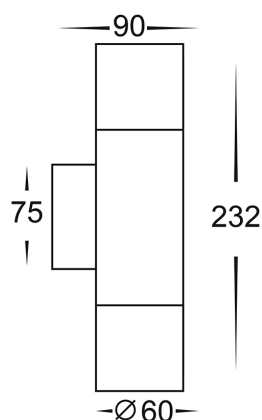

## PRODUCT SPECIFICATIONS

**Name:** Piaz  
**Material:** High Grade 304 Stainless Steel  
**Colour:** Stainless Steel  
**IP Rating:** IP54  
**Lamp Base:** GU10  
**CRI:** ≥80  
**Wiring:** Parallel  
**Dimmable:** No  
**Warranty:** 2 Years Replacement\*\*

## DIMENSIONS

\* Base width 46mm

## Product Ordering

IMAGE	PART NUMBER	COLOURTEMP	LUMENS	INPUT	BEAM ANGLE	INCLUDED LED
	<b>HV1071T</b>	3000K 4000K 5500K	2x 270lm 2x 285lm 2x 300lm	240v AC	120°	<b>Tri-Colour</b> 2x 5w GU10 LED

\* Lumen output measured at source