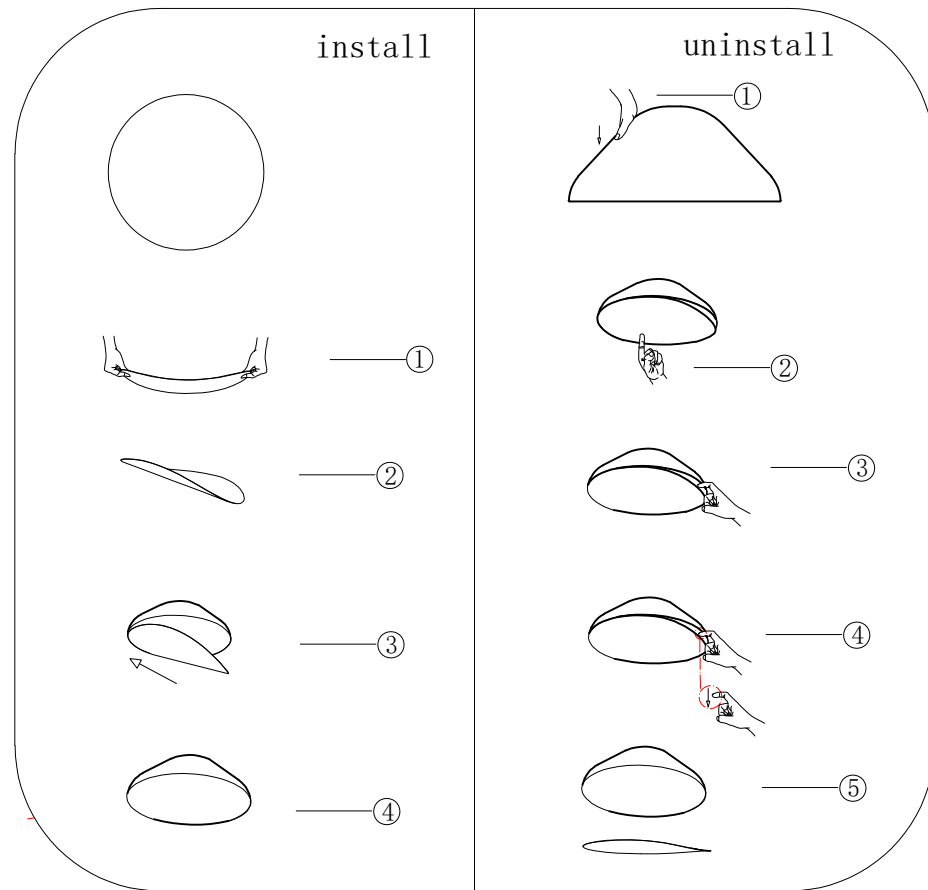

ITEM NO.:HANAMI PE44

IMPORTANT
 Must be installed by
 a qualified electrical
 contractor.
 Install in accordance
 with AS/NZS3000

Disclaimer:
 Tools not included
 Shade ring attached on lamp holder
 Globe(s) not included