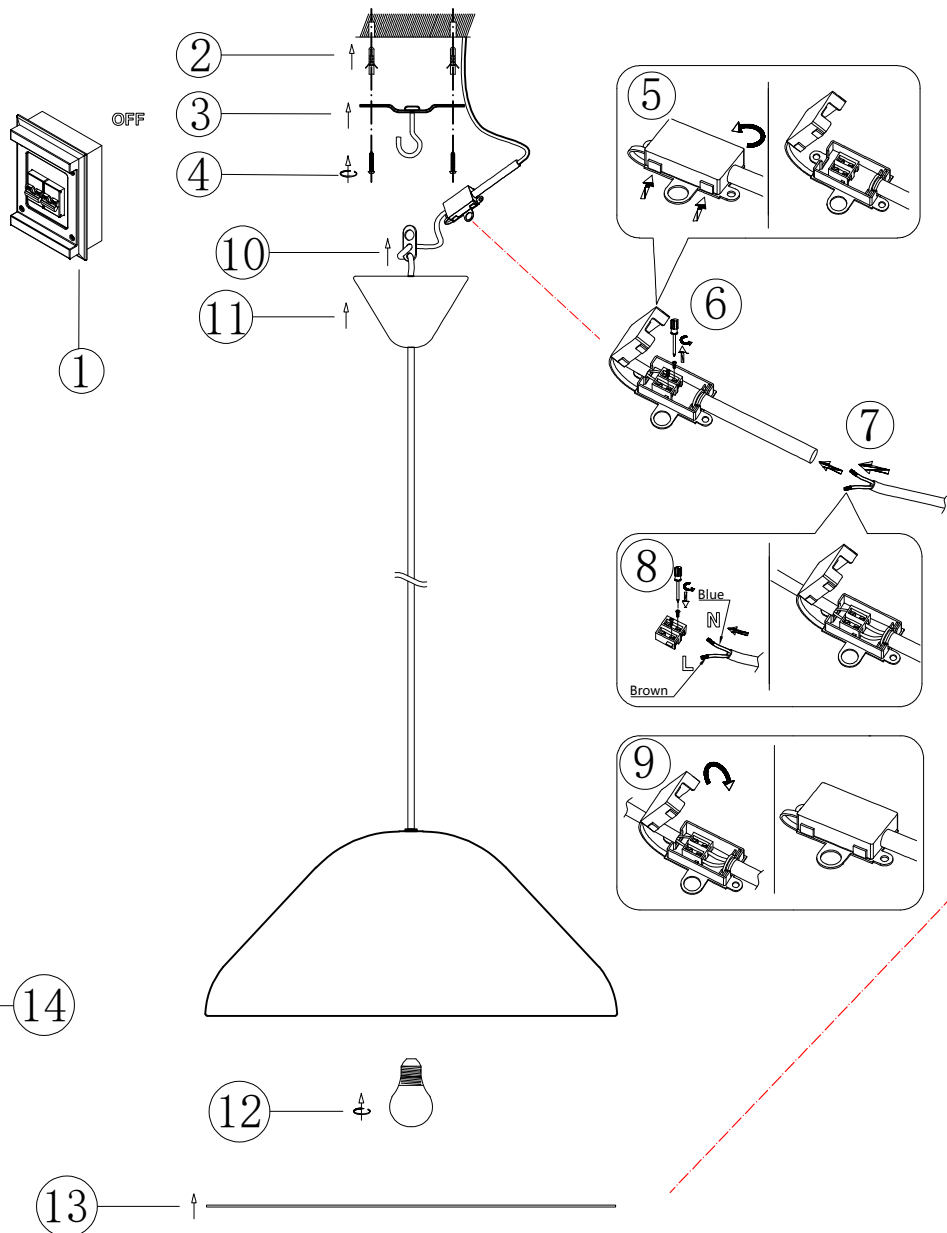

ITEM NO.:HANAMI PE44

IMPORTANT
 Must be installed by
 a qualified electrical
 contractor.
 Install in accordance
 with AS/NZS3000

Disclaimer:
 Tools not included
 Shade ring attached on lamp holder
 Globe(s) not included

240V ~ 50Hz E27 Max.25W x1

NOTE: GLOBE NOT INCLUDED