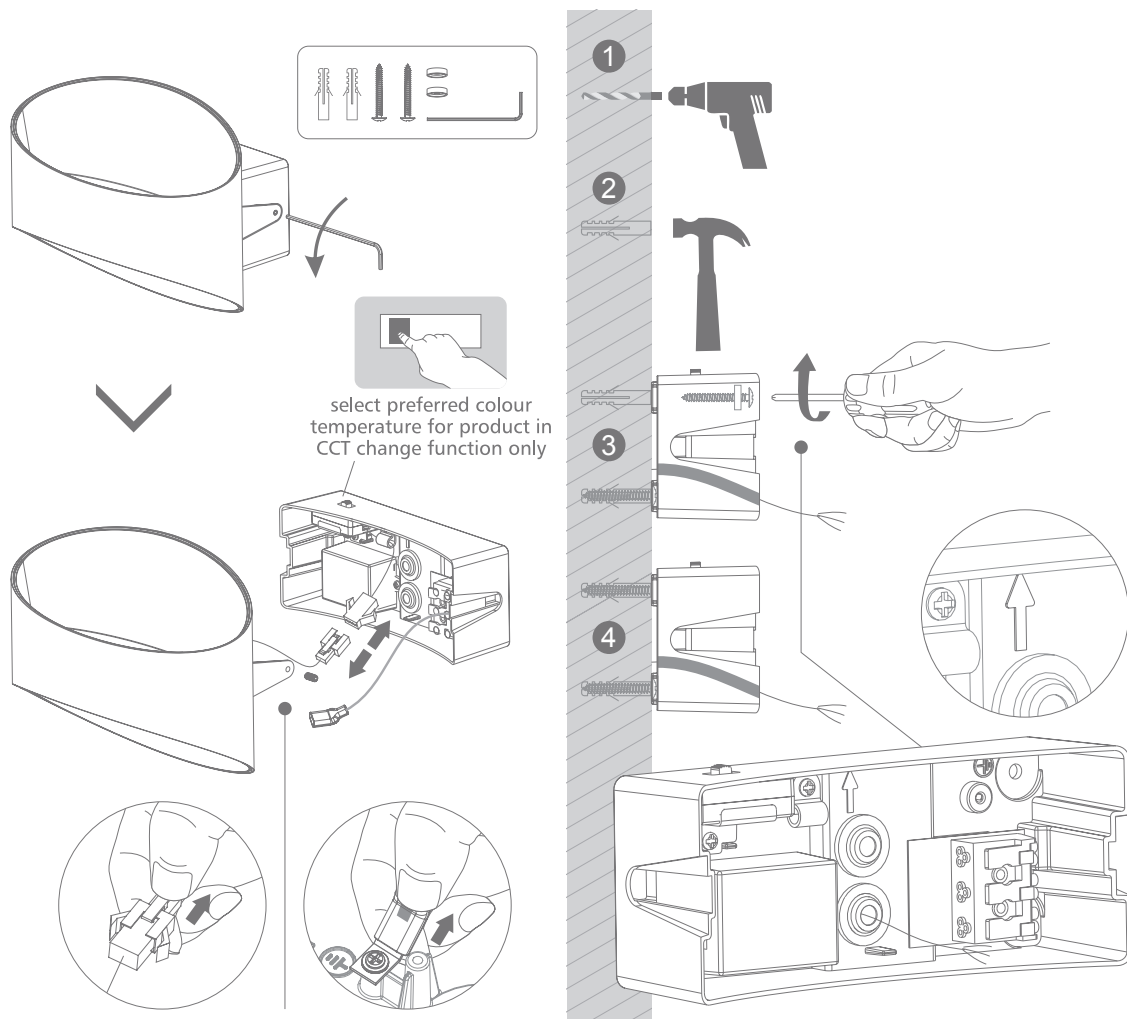

GLOW-8

Variants		Item No.	Colour Temp
Blk	Wht		
22660	22661	GLOW-8	TRIO

Thank you for purchasing your new GLOW-8 Wall Light, Please take the time to read and understand the instruction sheet below. Failure to do so may void warranty.

Specifications

Voltage:	240V	Lumen (±5%):	Warm White 3000K - 320lm Neutral White 4000K - 350lm White - 5700K - 400lm	Dimmable:	Yes
Power:	8W	Beam Angle:	360°	Operating Temp:	-20°C ~ 45°C
IP Rating:	20	CCT:	3000K - 4000K - 5700K	Power Factor:	≥0.88
CRI:	80	Lifespan:	50,000hrs		

Note: -The lamp must be installed by professional electrician
-Ensure the power supply is switched off before fitting this product

-Do not touch the lamp when in use
-Keep away from hot steam and corrosive gas