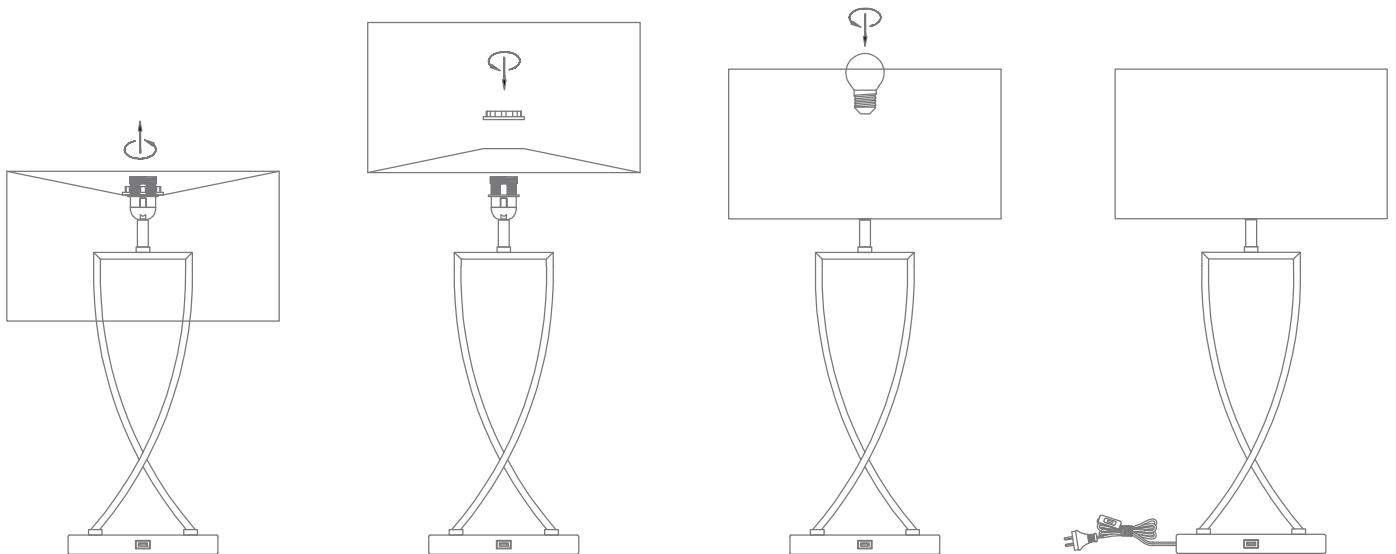

### GIANA-TL

Variants		Item No.	Lamp Base
Satin Brass	Satin Chrome		
22542	22543	GIANA-TL	E27

Thank you for purchasing your new GIANA Table Lamp, Please take the time to read and understand the instruction sheet below. Failure to do so may void warranty.

### Specifications

Voltage:	240V	IP Rating:	20		
Power:	60W Max	Dimmable:	Yes		

Requires: 1 x E27 Lamp (Not Included)

**Note:** -The lamp must be installed by professional electrician  
-Ensure the power supply is switched off before fitting this product