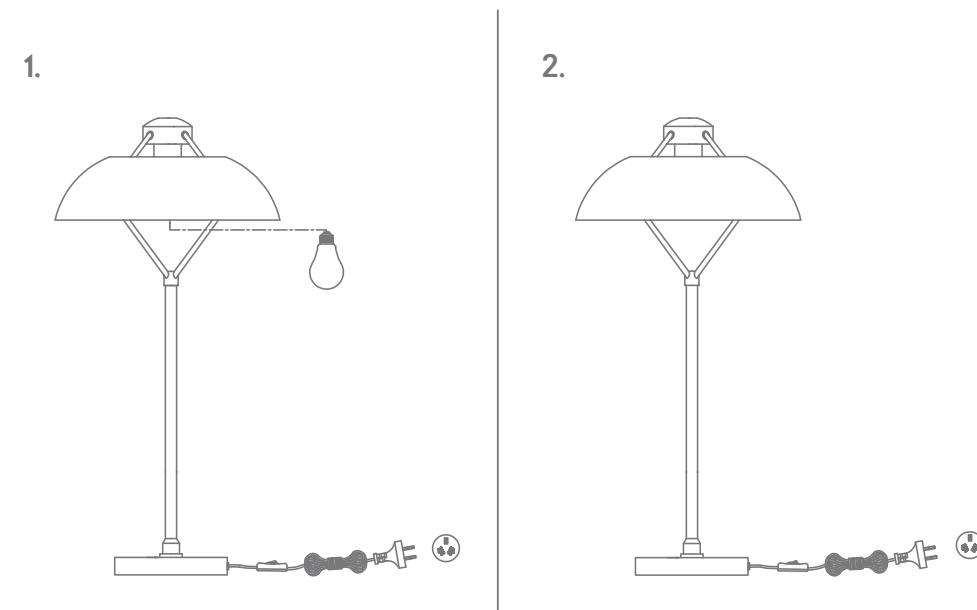

FORGE TL

Variants	Item No.
22712	FORGE-TL

Thank you for purchasing your new FORGE Table Lamp, Please take the time to read and understand the instruction sheet below. Failure to do so may void warranty.

Specifications

Voltage:	240V	Power:	60W Max	Requires:	1xE27 Globe (Not Included)
----------	------	--------	---------	-----------	----------------------------

Note: -The lamp must be installed by professional electrician
 -Ensure the power supply is switched off before fitting this product