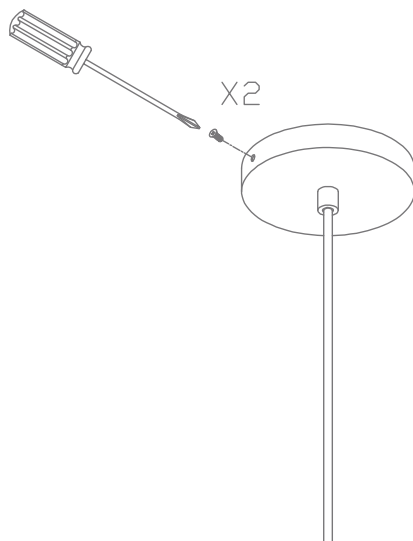

Specifications

Voltage:	240V	Power:	60W Max	Requires:	1xE27 Globe (Not Included)
----------	------	--------	---------	-----------	----------------------------

1.

2.

3.

4.

Note: -The lamp must be installed by professional electrician
-Ensure the power supply is switched off before fitting this product