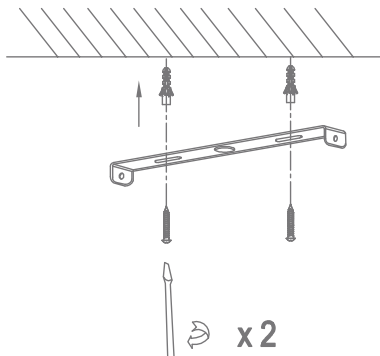

Specifications

Voltage:	240V	Power:	60W Max	Requires:	1xE27 Globe (Not Included)
----------	------	--------	---------	-----------	----------------------------

1.

2.

3.

4.

Note: -The lamp must be installed by professional electrician
-Ensure the power supply is switched off before fitting this product