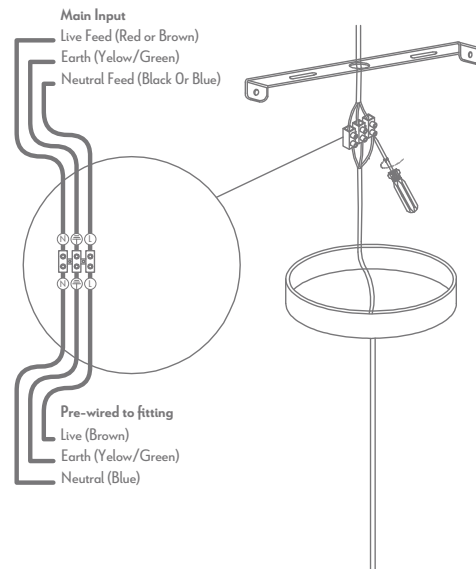

FORGE PDT

Date: April 6, 2022 3:54 PM

Variants	Item No.
22711	FORGE-PDT

Thank you for purchasing your new FORGE Pendant Light, Please take the time to read and understand the instruction sheet below. Failure to do so may void warranty.

Specifications

Voltage:	240V	Power:	60W Max	Requires:	1xE27 Globe (Not Included)
----------	------	--------	---------	-----------	----------------------------

1.

2.

3.

4.

Note: -The lamp must be installed by professional electrician
-Ensure the power supply is switched off before fitting this product