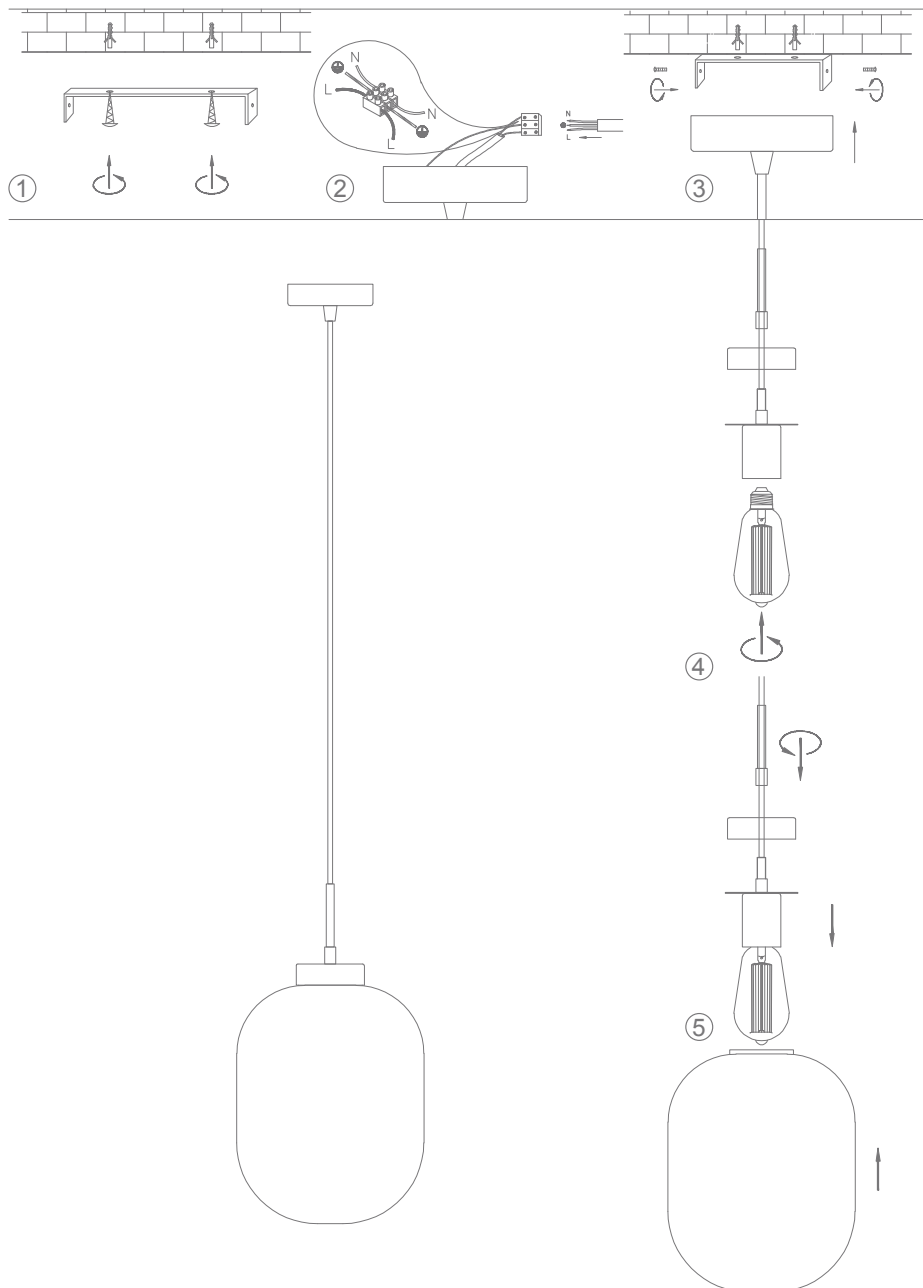

Installation Manual

FLAUNT-PDT

Date: February 17, 2022 4:55 PM

| Variants | | | Item No. | Lamp Base |
|----------|-------|-------|----------------|-----------|
| Opal | Clear | Smoke | | |
| 22739 | 22738 | 22737 | FLAUNT-PDT-BLK | E27 |
| 22742 | 22741 | 22740 | FLAUNT-PDT-SBR | |
| 22745 | 22744 | 22743 | FLAUNT-PDT-SCH | |

Thank you for purchasing your new FLAUNT Pendant Light, Please take the time to read and understand the instruction sheet below. Failure to do so may void warranty.

Specifications

| | | | | | | | |
|----------|------|--------|-------------|------------|----|------------|-----|
| Voltage: | 240V | Power: | 25W LED Max | IP Rating: | 20 | Lamp Base: | E27 |
|----------|------|--------|-------------|------------|----|------------|-----|