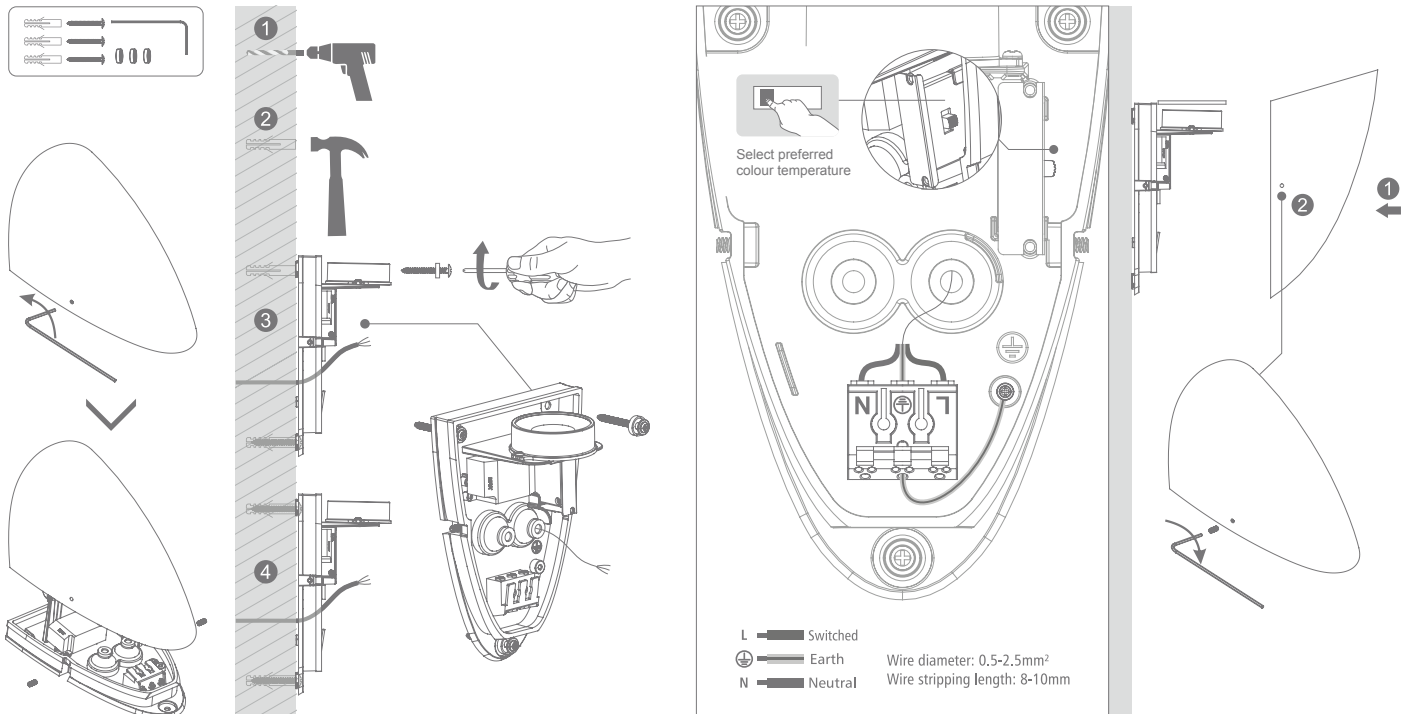

FINN-8

Variants			Item No.	Colour Temp
Blk	Alu	Wht		
22655	22656	22657	FINN-8	TRIO

Thank you for purchasing your new FINN-8 Wall Light, Please take the time to read and understand the instruction sheet below. Failure to do so may void warranty.

Specifications

Voltage:	240V	Lumen (±5%):	Warm White 3000K - 650lm Neutral White 4000K - 680lm White 5700K - 700lm	Dimmable:	Yes
Power:	8W	Beam Angle:	45°	Operating Temp:	-20°C ~ 45°C
IP Rating:	65	CCT:	3000K - 4000K - 5700K	Power Factor:	0.88
CRI:	≥80	Lifespan:	50,000hrs		