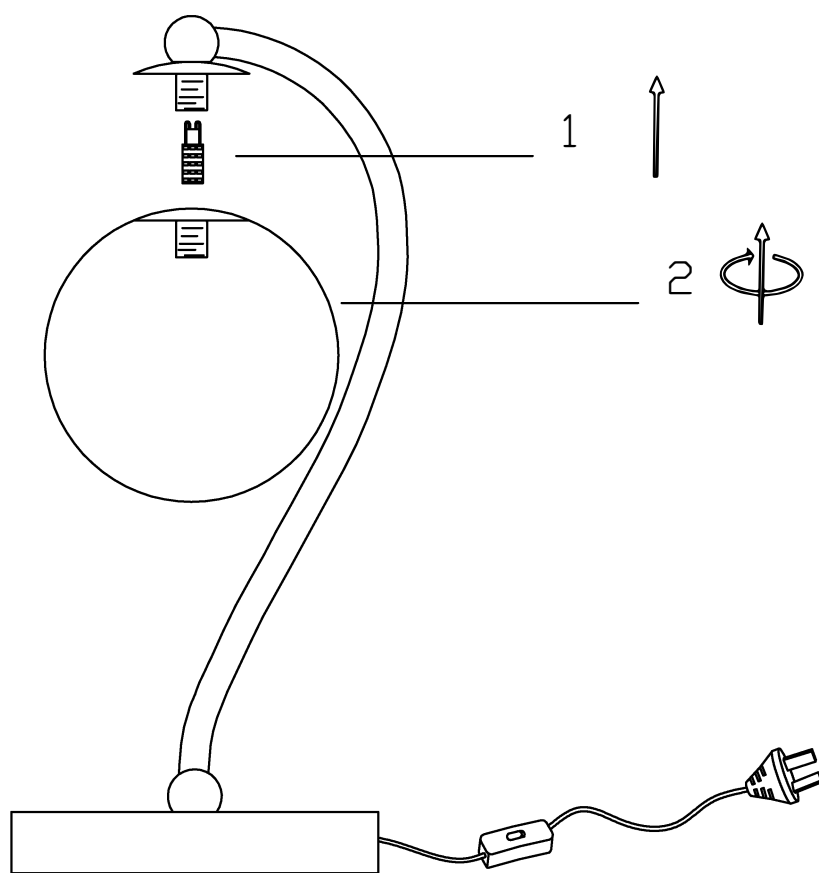

ITEMNO.:FELTON TL

**Telbix.**

240V ~ 50Hz G9Max.6Wx1

NOTE: GLOBE NOT INCLUDED