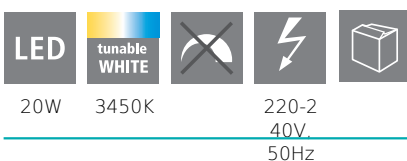

Technical Information

Directional Light source	No
Mains light source	No
Connected light source	No
Colour-tunable light source	No
High luminance light source	No
Dimmable (bulb, board, stripe,...)	No

Technical changes reserved

1/1

Contact | Support
eglo.com/en/eglo-worldwide

20619502 CURRUMBIN LIGHT - V1

COMMISSION DELEGATED REGULATION (EU) 2019/2015
with regard to energy labelling of light sources

EGLO Leuchten GmbH, Heiligkreuz 22, 6136 Pill, AT

General Information

Material number	20619502
Type	lightbulb
Light colour Complete	TUNEABLE WHITE
Illuminant Type (1)	LED
EAN/UPC	9008606299249

Technical Information

Directional Light source	No
Mains light source	No
Connected light source	No
Colour-tunable light source	No
High luminance light source	No
Dimmable (bulb, board, stripe,...)	No