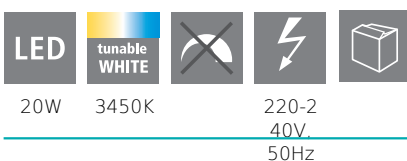

20619501 CURRUMBIN LIGHT - V1

COMMISSION DELEGATED REGULATION (EU) 2019/2015
with regard to energy labelling of light sources

EGLO Leuchten GmbH, Heiligkreuz 22, 6136 Pill, AT

General Information

Material number	20619501
Type	lightbulb
Light colour Complete	TUNEABLE WHITE
Illuminant Type (1)	LED
EAN/UPC	9008606299232

Technical Information

Directional Light source	No
Mains light source	No
Connected light source	No
Colour-tunable light source	No
High luminance light source	No
Dimmable (bulb, board, stripe,...)	No

Technical changes reserved