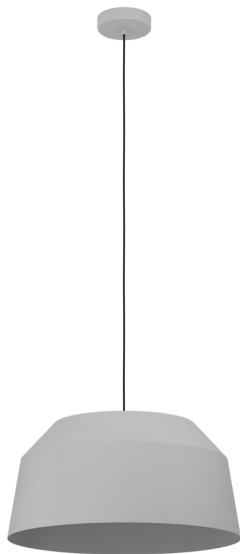

## General Information

Material number	205859
Type	pendant light
Product segment	Indoor
Theme	sonstige / nicht zuordenbar

## Illuminant 1

Illuminant Type (1)	E27
Illuminant incl. (1)	Exclusive
Socket Type (1)	E27

E27

1X40  
W

## Dimensions

Article Height (in mm)	2000
Article Diameter (in mm)	520
Net Weight (in kg)	2.85