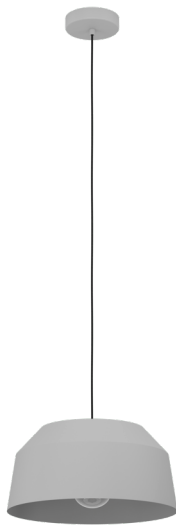

## General Information

Material number	205857
Type	pendant light
Product segment	Indoor
Theme	sonstige / nicht zuordenbar

## Dimensions

Article Height (in mm)	2000
Article Diameter (in mm)	380
Net Weight (in kg)	1.44

## Illuminant 1

Illuminant Type (1)	E27
Illuminant incl. (1)	Exclusive
Socket Type (1)	E27

E27

1X40  
W