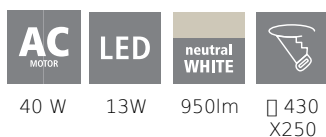

General Information

Material number	204154
EAN/UPC	9008606198627
Type	bathroom fan & light

Dimensions

Article Height (in mm)	260
Net Weight (in kg)	3.2 Kilogram
Gross Weight	4.4 Kilogram
Single-Box Height (in mm)	355
Single-Box Length (in mm)	635
Single-Box Depth (in mm)	312

Fan

Motor Type	AC
Motor dimension in MM (Ø x H)	80x60
Motor Wattage	40
Protection Degree	-
Mains Voltage	220-240V, 50Hz

Functions

Function	control via wall switch
----------	-------------------------

Material & Colour

Enclosure Material	plastic
Enclosure Colour	white, transparent

Performance

Wattage by air movement (1)	40
Air Movement m3/Hr (1)	460

Illuminant

Illuminant Type (1)	LED
max. Wattage (1)	13W
Lumen Complete	950
Light colour Complete	WHITE

General Information

Material number	204155
EAN/UPC	9008606198634
Type	bathroom fan & light

Dimensions

Article Height (in mm)	260
Net Weight (in kg)	3.2 Kilogram
Gross Weight	4.4 Kilogram
Single-Box Height (in mm)	355
Single-Box Length (in mm)	635
Single-Box Depth (in mm)	312