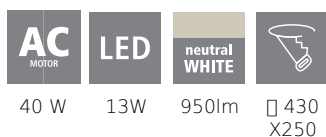

General Information

Material number	204154
EAN/UPC	9008606198627
Type	bathroom fan & light

Dimensions

Article Height (in mm)	260
Net Weight (in kg)	3.2 Kilogram
Gross Weight	4.4 Kilogram
Single-Box Height (in mm)	355
Single-Box Length (in mm)	635
Single-Box Depth (in mm)	312

Fan

Motor Type	AC
Motor dimension in MM (Ø x H)	80x60
Motor Wattage	40
Protection Degree	-
Mains Voltage	220-240V, 50Hz

Functions

Function	control via wall switch
----------	-------------------------

Material & Colour

Enclosure Material	plastic
Enclosure Colour	white, transparent

Performance

Wattage by air movement (1)	40
Air Movement m3/Hr (1)	460

Illuminant

Illuminant Type (1)	LED
max. Wattage (1)	13W
Lumen Complete	950
Light colour Complete	WHITE

Material & Colour

Enclosure Material	plastic
Enclosure Colour	matte black

Performance

Wattage by air movement (1)	40
Air Movement m3/Hr (1)	460

Illuminant

Illuminant Type (1)	LED
max. Wattage (1)	13W
Lumen Complete	950
Light colour Complete	WHITE