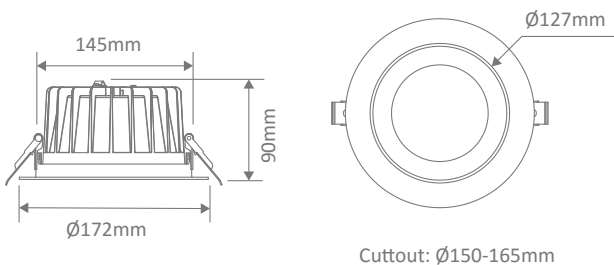

Expo-25-Rec LED Recessed Downlight

Description

The Expo-25 Recessed Led Down light range is designed to offer Low glare lighting solutions to any commercial or residential application. Ideal for conference rooms, restaurants, hotels and living spaces. Featuring an aluminium deep-set body and high gloss mirror reflector, includes dimmable LED driver flex & plug, and also with TRIO, the added option of changing the colour temperature output.

Specification Features

Input Voltage:	240V AC
Power (W):	25W
IP rating (IP):	IP44
Lumens (lm):	Warm White 3000K - 2200lm Neutral White 4000K - 2400lm White 5700K - 2600lm
LED type:	SMD
CCT:	3000K - 4000K - 5700K (Switchable)
CRI:	≥90
Beam angle (°):	80°
Dimmable:	Yes
Lifespan (hrs):	50,000hrs
Cutout (p):	Ø150-165mm

Diagrams / Additional

Item No.	Variant		CCT
	Blk	Wht	
EXPO-25-REC	20712	20713	TRIO
	DALI		
	21610	21609	TRIO