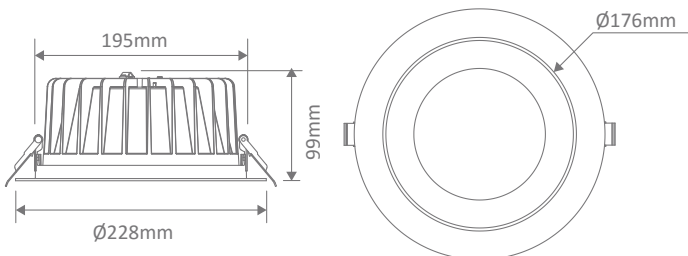

Specification Features

Input Voltage: 240V AC
 Power (W): 25W
 IP rating (IP): IP44
 Lumens (lm): Warm White 3000K - 2200lm
 Neutral White 4000K - 2400lm
 White 5700K - 2600lm
 LED type: SMD
 CCT: 3000K - 4000K - 5700K (Switchable)
 CRI: ≥80
 Beam angle (°): 80°
 Dimmable: Yes
 Lifespan (hrs): 50,000hrs
 Cutout (∅): ∅150-165mm

Specification Features

Input Voltage: 240V AC
 Power (W): 35W
 IP rating (IP): IP44
 Lumens (lm): Warm White 3000K - 3650lm
 Neutral White 4000K - 3750lm
 White 5700K - 3850lm
 LED type: SMD
 CCT: 3000K - 4000K - 5700K (Switchable)
 CRI: ≥80
 Beam angle (°): 80°
 Dimmable: Yes
 Lifespan (hrs): 50,000hrs
 Cutout (∅): ∅200-210mm

Diagrams / Additional

Cuttout: ∅200-210mm

Item No.	Variant	Colour Temperature
EXPO-35-REC-BLK	20714	TRIO
EXPO-35-REC-WHT	20715	TRIO