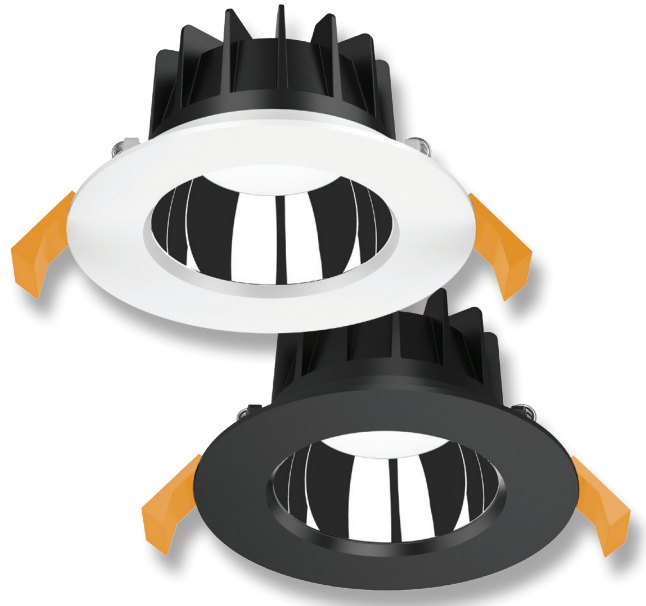

Expo-10-Rec LED Recessed Downlight

Description

The Expo-10 Recessed Led Down light range is designed to offer Low glare lighting solutions to any commercial or residential application. Ideal for conference rooms, restaurants, hotels and living spaces. Featuring an aluminium deep-set body and high gloss mirror reflector, includes dimmable LED driver flex & plug, and also with TRIO, the added option of changing the colour temperature output.

Specification Features

Input Voltage: 240V AC
 Power (W): 10W
 IP rating (IP): IP44
 Lumens (lm): Warm White 3000K - 710lm
 Neutral White 4000K - 780lm
 White 5700K - 850lm
 LED type: SMD
 CCT: 3000K - 4000K - 5700K (Switchable)
 CRI: ≥80
 Beam angle (°): 80°
 Dimmable: Yes
 Lifespan (hrs): 50,000hrs
 Cutout (∅): ∅90-95mm

Diagrams / Additional

Item No.	Variant	Colour Temperature
EXPO-10-REC-BLK	20710	TRIO
EXPO-10-REC-WHT	20711	TRIO

Expo-25-Rec LED Recessed Downlight

Description

The Expo-25 Recessed Led Down light range is designed to offer Low glare lighting solutions to any commercial or residential application. Ideal for conference rooms, restaurants, hotels and living spaces. Featuring an aluminium deep-set body and high gloss mirror reflector, includes dimmable LED driver flex & plug, and also with TRIO, the added option of changing the colour temperature output.

Diagrams / Additional

Item No.	Variant	Colour Temperature
EXPO-25-REC-BLK	20712	TRIO
EXPO-25-REC-WHT	20713	TRIO

Expo-35-Rec LED Recessed Downlight

Description

The Expo-35 Recessed Led Down light range is designed to offer Low glare lighting solutions to any commercial or residential application. Ideal for conference rooms, restaurants, hotels and living spaces. Featuring an aluminium deep-set body and high gloss mirror reflector, includes dimmable LED driver flex & plug, and also with TRIO, the added option of changing the colour temperature output.