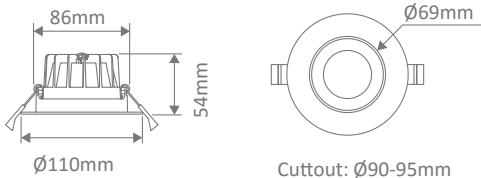

Diagrams / Additional

Item No.	Variant	Colour Temperature
EXPO-10-REC-BLK	20710	TRIO
EXPO-10-REC-WHT	20711	TRIO