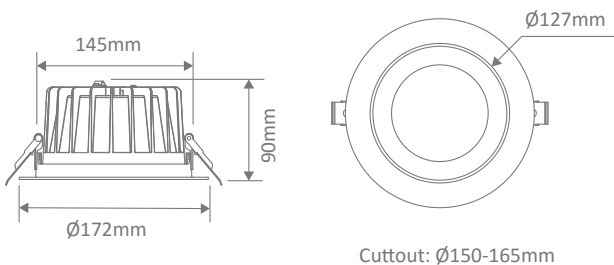

Diagrams / Additional

Item No.	Variant	Colour Temperature
EXPO-25-REC-BLK	20712	TRIO
EXPO-25-REC-WHT	20713	TRIO