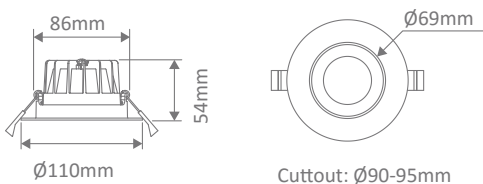

Diagrams / Additional

Item No.	Variant		CCT
	Blk	Wht	
EXPO-10-REC	20710	20711	TRIO
	DALI		
	21602	21601	TRIO