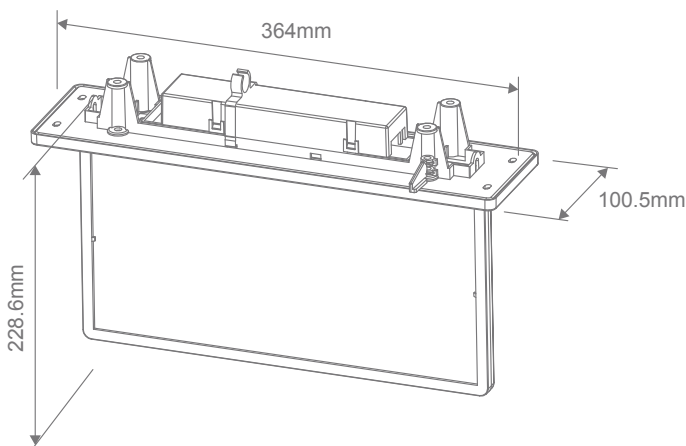

Diagrams / Additional

Item No.	Variant	
	Wht	Blk
EXIT-REC-24M	66105	66104