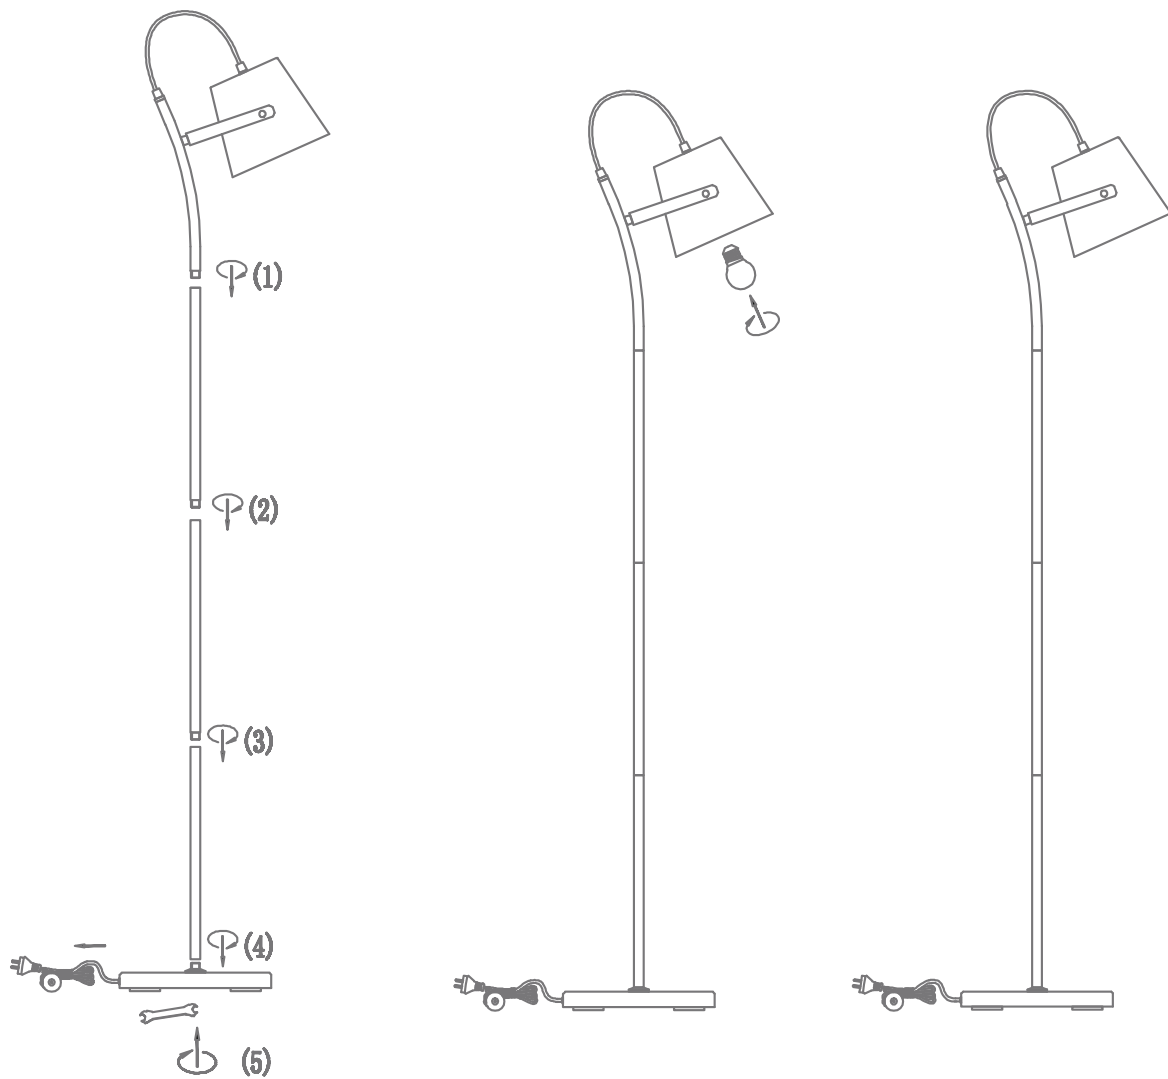

ELSA-FL

Variants		Item No.	Lamp Base
Blk	Wht		
22533	22534	ELSA-FL	E27

Thank you for purchasing your new ELSA Floor Lamp, Please take the time to read and understand the instruction sheet below. Failure to do so may void warranty.

Specifications

Voltage:	240V	IP Rating:	20		
Power:	60W Max	Dimmable:	Yes		

Requires: 1 x E27 Lamp (Not Included)

Note: -The lamp must be installed by professional electrician
-Ensure the power supply is switched off before fitting this product