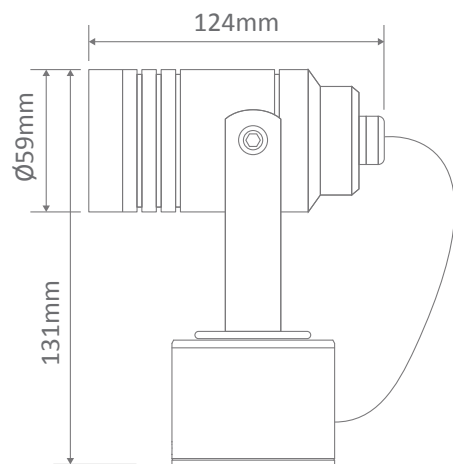

Diagrams / Additional

Item No.	Variant	Colour
ELITE-1-ADJ-ALU	19408	Warm White
	19409	White
ELITE-1-ADJ-ALU	19416	Body only