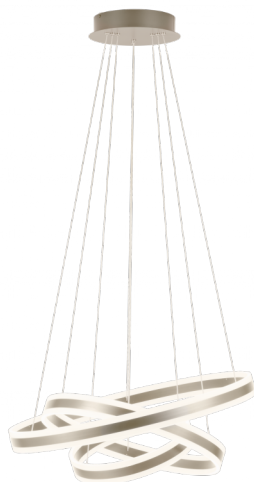

General Information

Material number	205027
Type	pendant light
Product segment	Indoor
Theme	Crystal & Design

Dimensions

Article Height (in mm)	1500
Article Diameter (in mm)	800
Net Weight	8.09 Kilogram

Material & Colour

Enclosure Material	steel
Enclosure Colour	black
Glass/Shade Material	plastic
Glass/Shade Colour	satined

Functionality

Switch Type	without switch
Function	LED not replaceable
Battery	No

Technical Information

Illuminant 2

Socket Type (2)	LED
Illuminant Type (2)	LED
Illuminant incl. (2)	Inclusive
Dimmable	Yes

Illuminant 3

Socket Type (3)	LED
Illuminant Type (3)	LED
Illuminant incl. (3)	Inclusive
Dimmable	Yes

General Information

Material number	39314
Type	pendant light
Product segment	Indoor
Theme	Crystal & Design

Dimensions

Article Height (in mm)	1500
Article Diameter (in mm)	800
Net Weight	8.32 Kilogram

Material & Colour

Enclosure Material	steel
Enclosure Colour	champagne
Glass/Shade Material	plastic
Glass/Shade Colour	satined