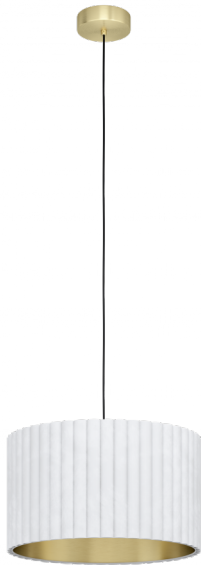

## General Information

Material number	39774N
Type	pendant light
Product segment	Indoor
Theme	Crystal & Design

## Dimensions

Article Height (in mm)	2000
Article Diameter (in mm)	380
Net Weight	0.78 Kilogram

## Material & Colour

Enclosure Material	steel
Enclosure Colour	satin nickel
Cable Colour	transparent
Glass/Shade Material	velvet
Glass/Shade Colour	grey

## General Information

Material number	39765N
Type	pendant light
Product segment	Indoor
Theme	Crystal & Design