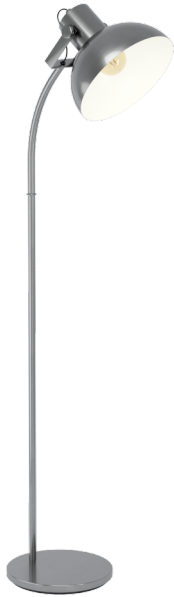

43166N LUBENHAM

General Information

Material number	43166N
Type	floor light
Product segment	Indoor
Theme	Vintage

Dimensions

Article Height (in mm)	1600
Article Width (in mm)	300
Article Length (in mm)	475
Net Weight	5.75 Kilogram
Base Diameter (in mm)	300

Material & Colour

Enclosure Material	steel, wood
Enclosure Colour	black, brown

Functionality

Switch Type	foot-switch
Battery	No

Technical Information

Protection Degree	IP20
Protection Class	2
Mains Voltage	220-240V,50/60Hz
Operation Voltage	220-240V,50/60Hz
max. Wattage (1)	1X28W

Illuminant 1

Illuminant Type (1)	E27
Illuminant incl. (1)	Exclusive
Socket Type (1)	E27

E27

1X28
W

43172N LUBENHAM 1

General Information

Material number	43172N
Type	floor light
Product segment	Indoor
Theme	Vintage

Dimensions

Article Height (in mm)	1600
Article Width (in mm)	300
Article Length (in mm)	475
Net Weight	5.75 Kilogram
Base Diameter (in mm)	300

Material & Colour

Enclosure Material	steel
Enclosure Colour	nickel-antique, creme