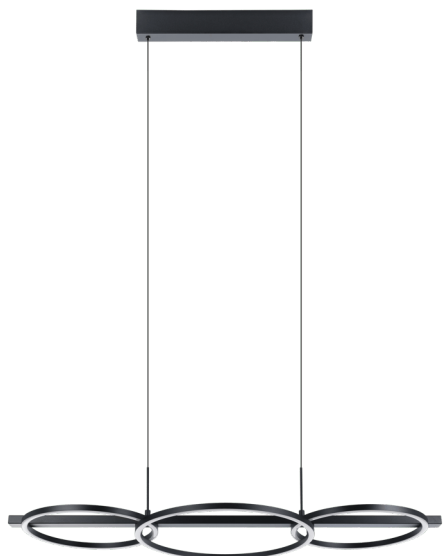

General Information

Material number	390087N
Type	pendant light
Product segment	Indoor
Theme	Crystal & Design

Dimensions

Article Height (in mm)	1500
Article Width (in mm)	400
Article Length (in mm)	965
Net Weight (in kg)	2.12 Kilogram

Material & Colour

Enclosure Material	steel, aluminium
Enclosure Colour	black
Cable Colour	black
Glass/Shade Material	plastic
Glass/Shade Colour	white

Functionality

Switch Type	without switch
Battery	No