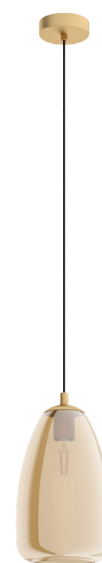

98648N ALOBRASE

General Information

Material number	98648N
Type	pendant light
Product segment	Indoor
Theme	sonstige / nicht zuordenbar

Dimensions

Article Height (in mm)	2000
Article Diameter (in mm)	200
Net Weight	1.29 Kilogram

Material & Colour

Enclosure Material	steel
Enclosure Colour	brushed brass
Cable Colour	ZZKABFA_SW
Glass/Shade Material	glass vaporized
Glass/Shade Colour	amber

Functionality

Switch Type	without switch
Battery	No

Technical Information

Protection Class	2

Technical changes reserved