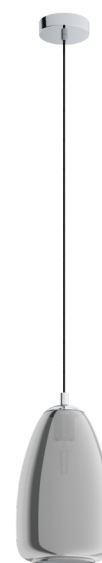

98615N ALOBRASE

General Information

Material number	98615N
Type	pendant light
Product segment	Indoor
Theme	sonstige / nicht zuordenbar

Dimensions

Article Height (in mm)	2000
Article Diameter (in mm)	200
Net Weight	1.29 Kilogram

Material & Colour

Enclosure Material	steel
Enclosure Colour	chrome
Cable Colour	ZZKABFA_SW
Glass/Shade Material	glass vaporized
Glass/Shade Colour	black-transparent

Functionality

Switch Type	without switch
Battery	No

Technical Information

Protection Class	2

Technical changes reserved