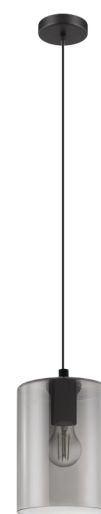

98585N CADAQUES 1

General Information

Material number	98585N
Type	pendant light
Product segment	Indoor
Theme	sonstige / nicht zuordenbar

Dimensions

Article Height (in mm)	2000
Article Diameter (in mm)	160
Net Weight	1.1 Kilogram

Material & Colour

Enclosure Material	steel
Enclosure Colour	black
Glass/Shade Material	smoked glass
Glass/Shade Colour	black-transparent

Functionality

Switch Type	without switch
Battery	No

Technical Information

Protection Class	2

Illuminant 1

Technical changes reserved